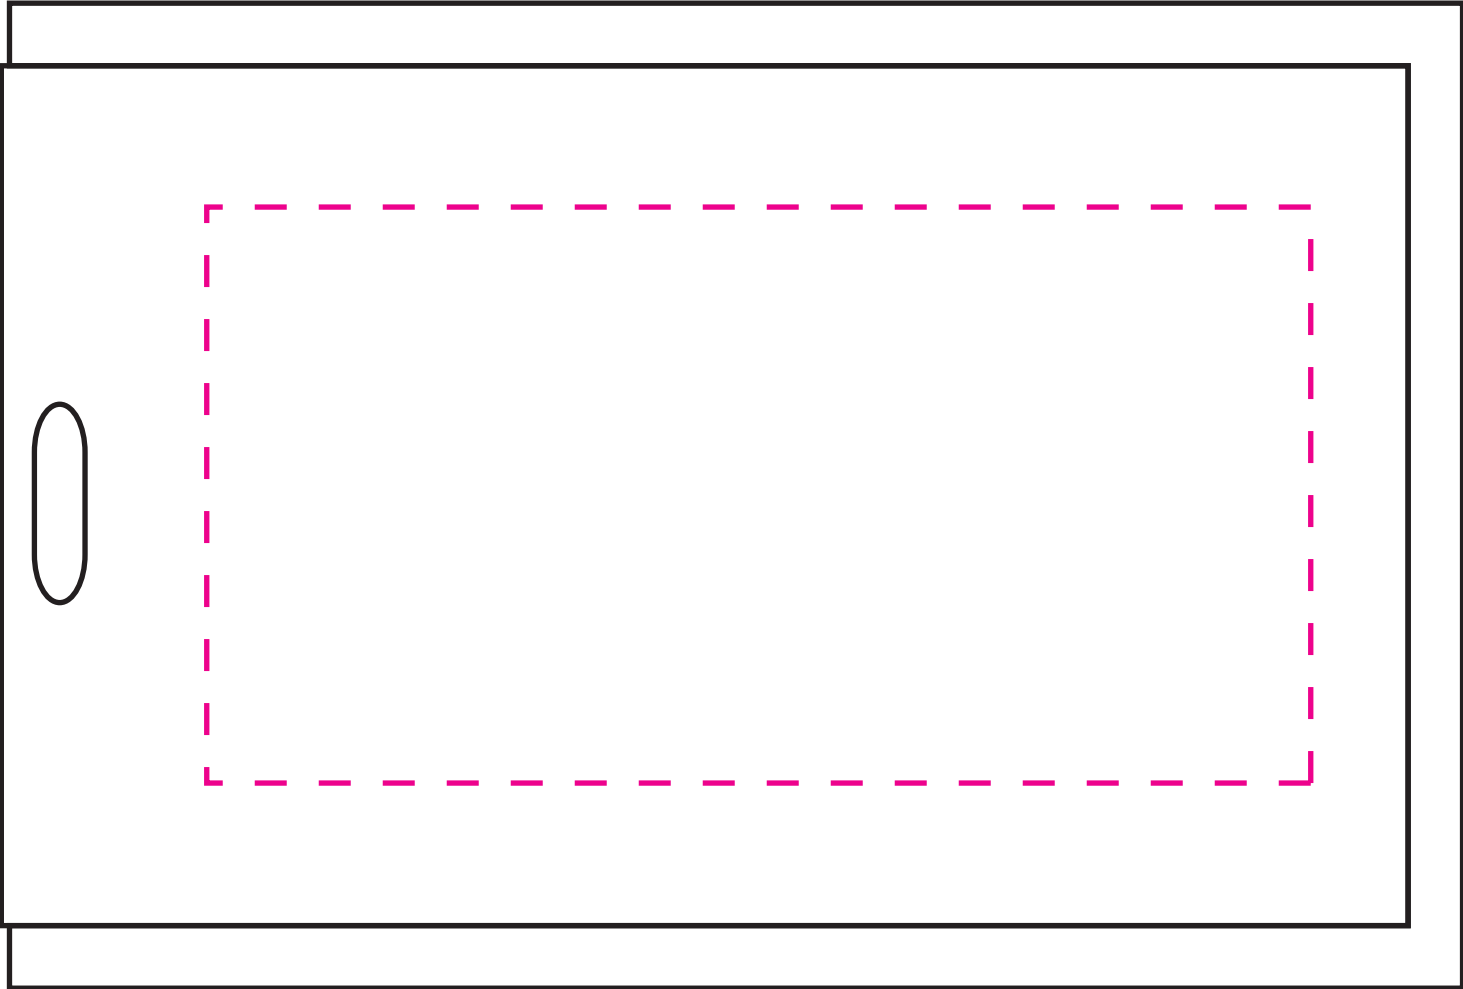

# WB500-540

Wooden Box

WB500-540

Item Size: 7.625" x 5.125" x 2.625"

Max Imprint Area: 5.75" x 3" (Indicated By Dotted Line, Does Not Print)

Imprint Color(s):

Imprint Method: Hot Stamp & Silk Screen (check)