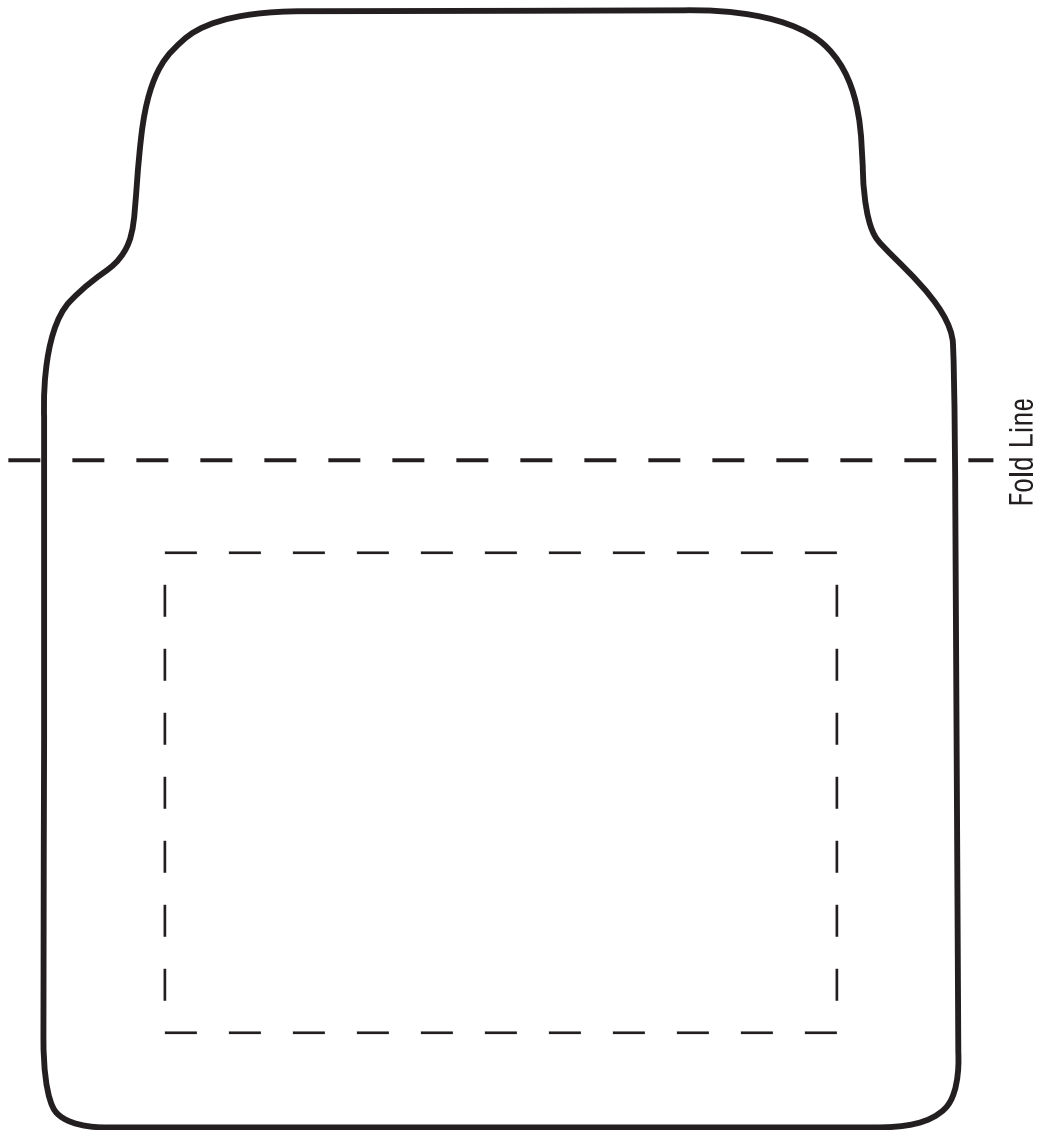

**VK250\_475**  
**Vinyl First Aid Kit**

Artwork @ 100%

Item Size: 4 1/2" x 3 1/4"

Max Imprint Area: 3 1/2" x 2 1/2" (Indicated By Dotted Line, Does Not Print)

Imprint Color(s):

Imprint Method: Silkscreen

Die # (If Applies): N/A