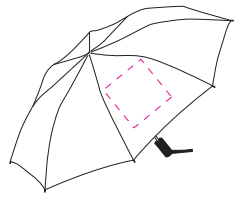

**UMB 300**  
*Paddington*  
**Auto-Open  
Golf Umbrella**

**UMB 300**

Item Size: 39" W x 1.25" D

Max Imprint Size: 9" W x 9" H

Imprint Method: Silkscreen and 4 Color Process

ARTWORK AT 100%