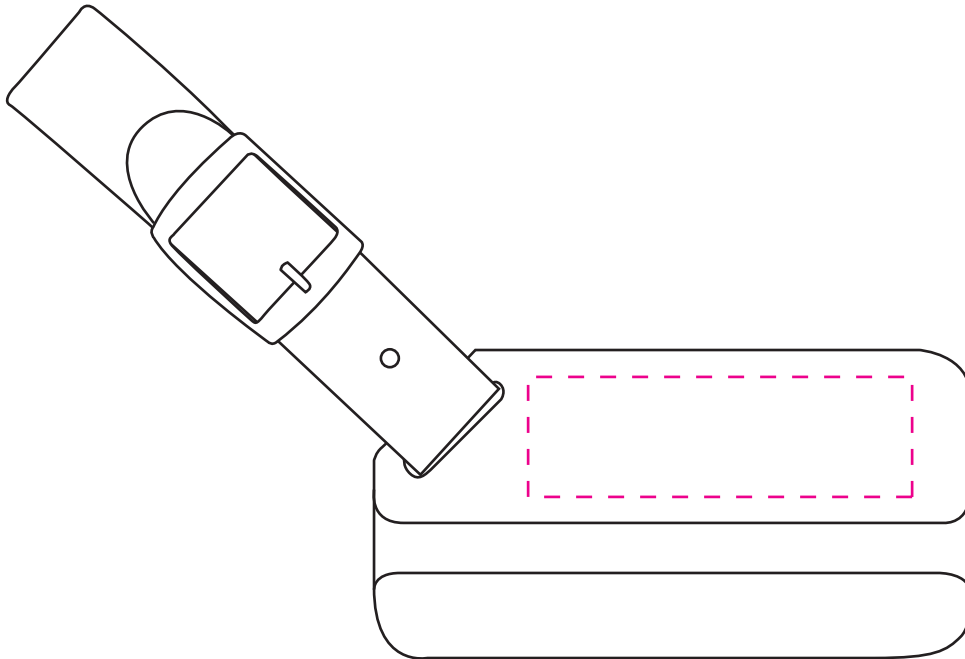

TVT300

Metal Luggage Tag

Artwork @ 100%

Item Size: 3 1/8" x 1 5/8"

Max Imprint Area: 2" x 5/8" (Indicated By Dotted Line, Does Not Print)

Imprint Color(s):

Imprint Method: Pad Print

Die # (If Applies): N/A