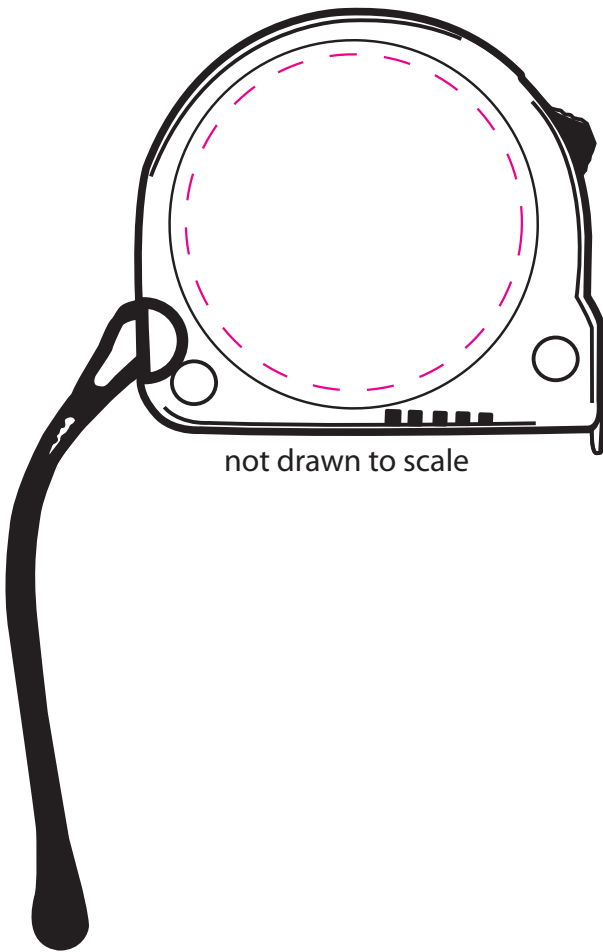

TLM_1000

Basic

Translucent tape measure

Item Size: 2" 1/2 W x 2 1/4" H
Max Imprint Area: 1 3/4" Diameter
(Indicated By Dotted Line, Does Not Print)
Imprint Color(s):
Imprint Method: **Pad Print**

not drawn to scale