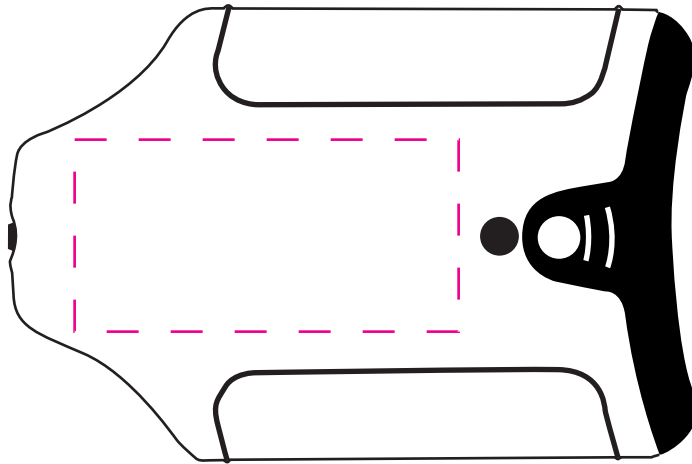

TLK720

Screwdriver & Drive set In Clear Handle

Artwork @ 100%

Item Size: 2 3/8" x 3 1/2"

Max Imprint Area: 1" x 2" (Indicated By Dotted Line, Does Not Print)

Imprint Color(s):

Imprint Method: Silkscreen

Die # (If Applies): N/A