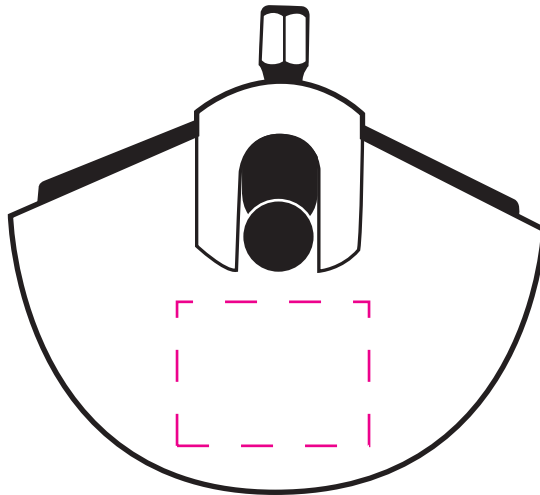

TLK710

Round Screwdriver Tool Set

Artwork @ 100%

Item Size: 2 1/8" x 2 3/4"

Max Imprint Area: 3/4" x 1" (Indicated By Dotted Line, Does Not Print)

Imprint Color(s):

Imprint Method: Pad Print

Die # (If Applies): N/A