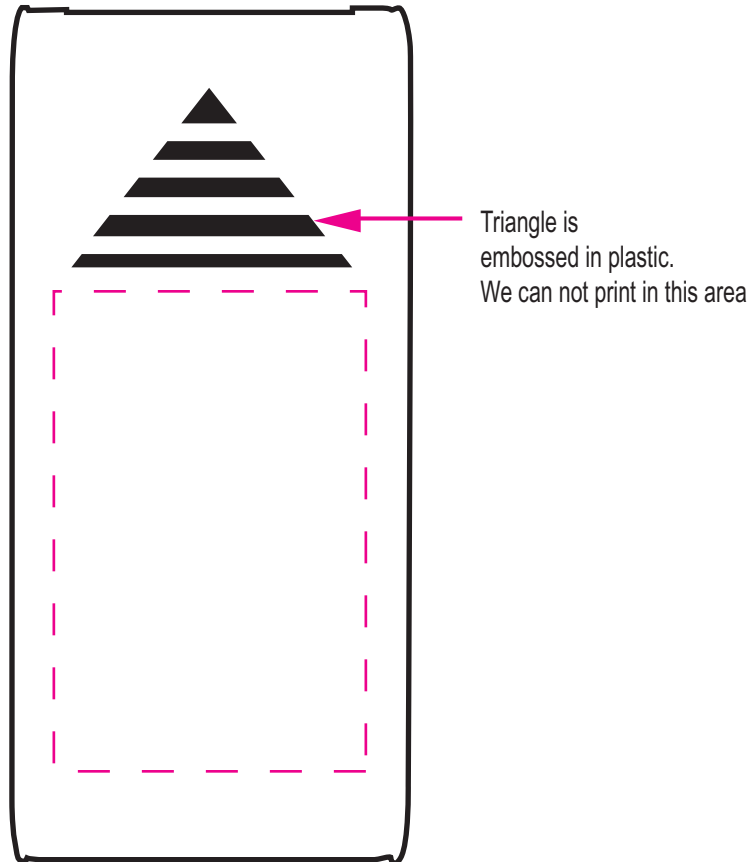

TLK610

Screwdriver Tool Set In Colors

Artwork @ 100%

Item Size: 2" x 4 1/4"

Max Imprint Area: 2 1/2" x 1 5/8" (Indicated By Dotted Line, Does Not Print)

Imprint Color(s):

Imprint Method: Silkscreen

Die # (If Applies): N/A