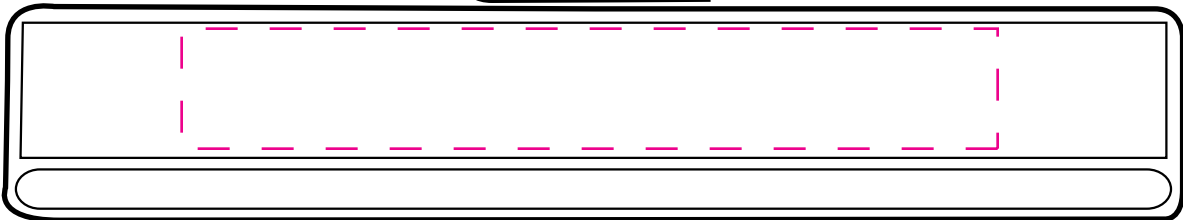

TLK1000

Touchdown

Chip Clip

TLK1000

Item Size: 6 1/4"w x 3 1/4"h x 1 1/8"d

Max Imprint Area: 4.25"h x .625"w

(Indicated By Dotted Line, Does Not Print)

Imprint Color(s):

Imprint Method: **Pad Print on 130 cup.**

ONE COLOR IMPRINT ONLY

PLATING	<input type="checkbox"/>	_____
	DATE	NAME
PRINTING	<input type="checkbox"/>	_____
	DATE	NAME