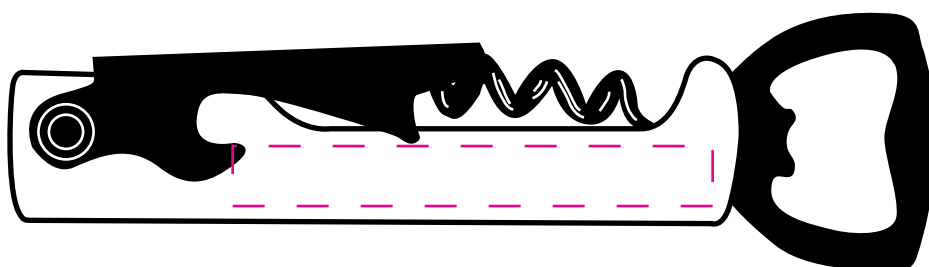

TLB210

Cork Screw/Opener

Artwork @ 100%

Item Size: 4 3/4" x 1"

Max Imprint Area: 2 1/2" x 5/16" (Indicated By Dotted Line, Does Not Print)

Imprint Color(s):

Imprint Method: Pad Print

Die # (If Applies): N/A