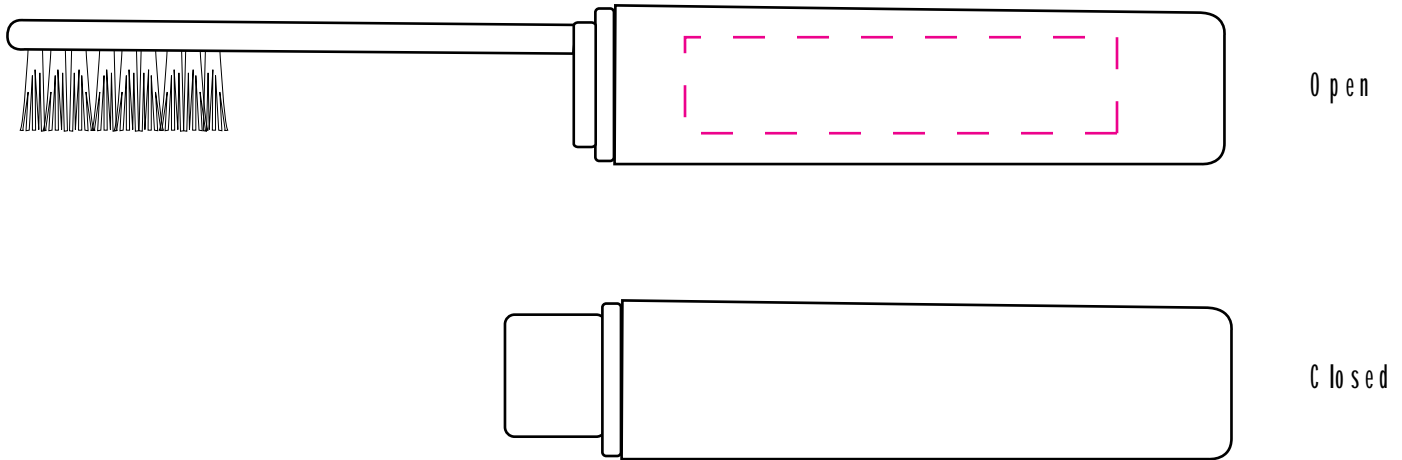

TBT200

Marathon

Travel Toothbrush

Item Size: 3 3/4" x 3/4" (Closed)
Max Imprint Area: 2 1/4" x 1/2"
(Indicated By Dotted Line, Does Not Print)
Imprint Color(s):
Imprint Method: **Silkscreen**

Artwork @ 100%