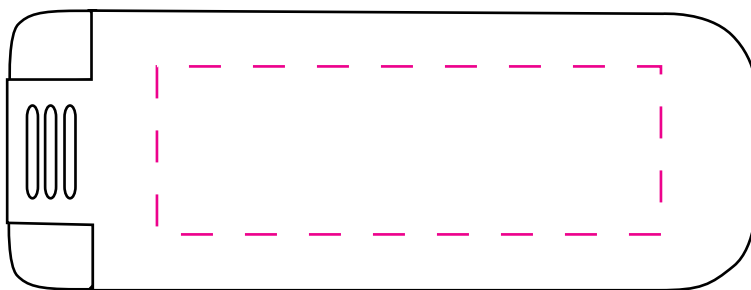

## Lint Removal Brush

Artwork @ 100%

Item Size: 4" x 1 9/16"

Max Imprint Area: 2 5/8" x 7/8" (Indicated By Dotted Line, Does Not Print)

Imprint Color(s):

Imprint Method: Pad Print (Shuttle)

Die # (If Applies): N/A