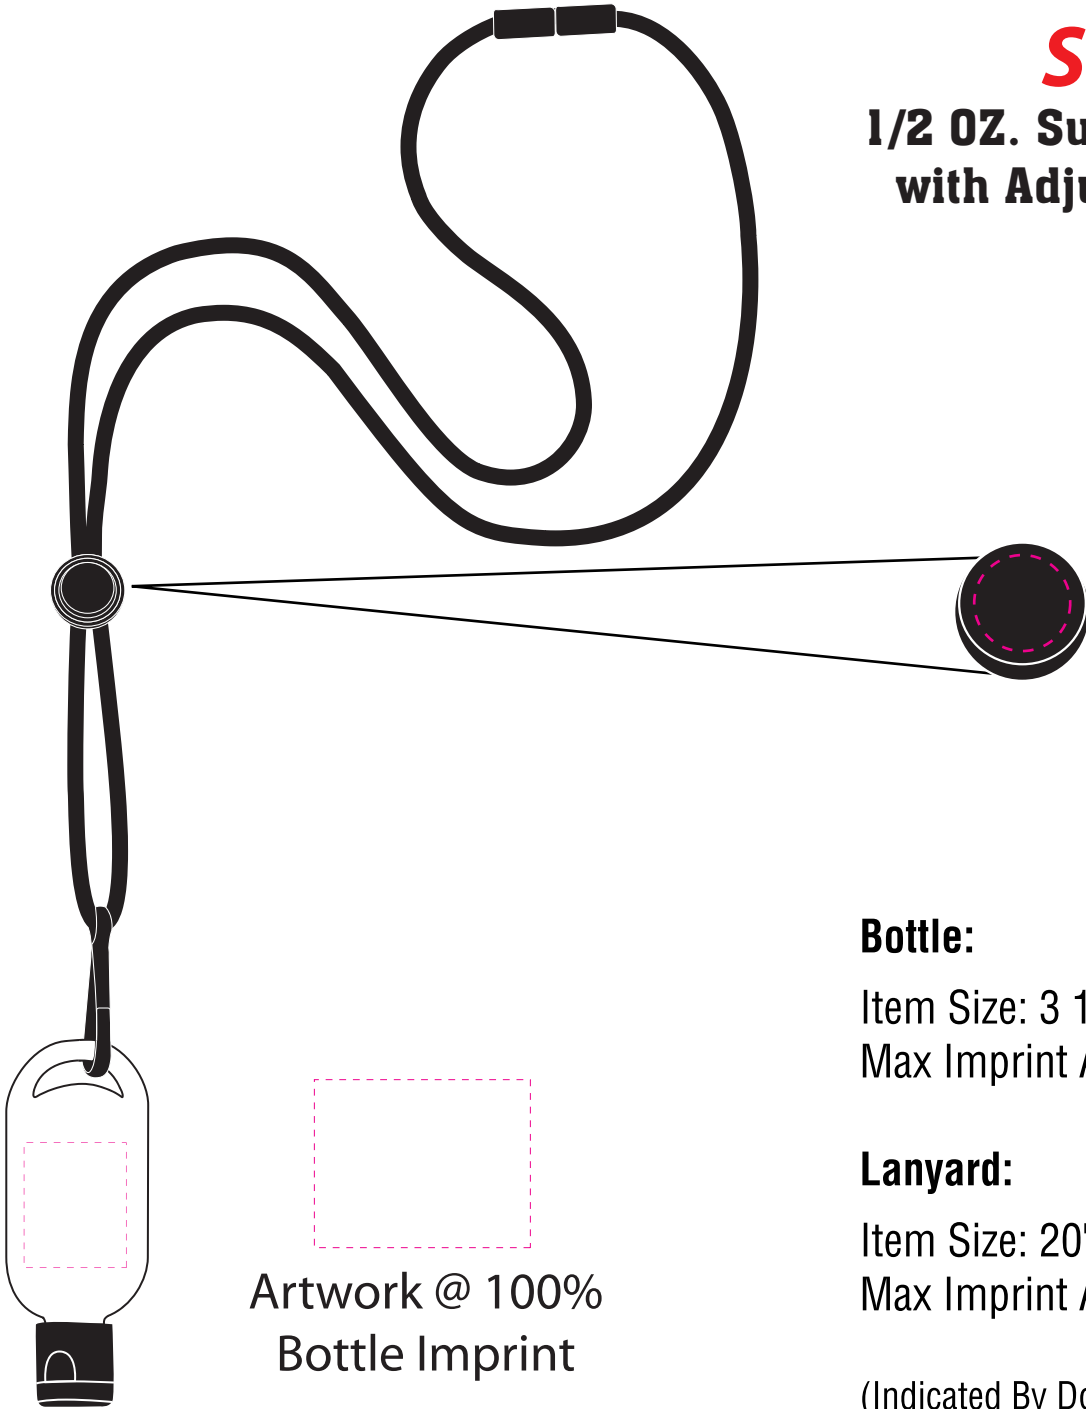

ST_615

Solace

1/2 OZ. Sunscreen in Bottle
with Adjustable Lanyard

Artwork @ 100%
Knob Imprint

Artwork @ 100%
Bottle Imprint

Bottle:

Item Size: 3 1/2" x 1 3/8"

Max Imprint Area: 1 1/8" x 7/8"

Lanyard:

Item Size: 20" Long

Max Imprint Area: 1/2" Diameter

(Indicated By Dotted Line, Does Not Print)

Imprint Color(s):

Imprint Method: Both **PadPrint**

PLATING _____
DATE NAME

PRINTING _____
DATE NAME