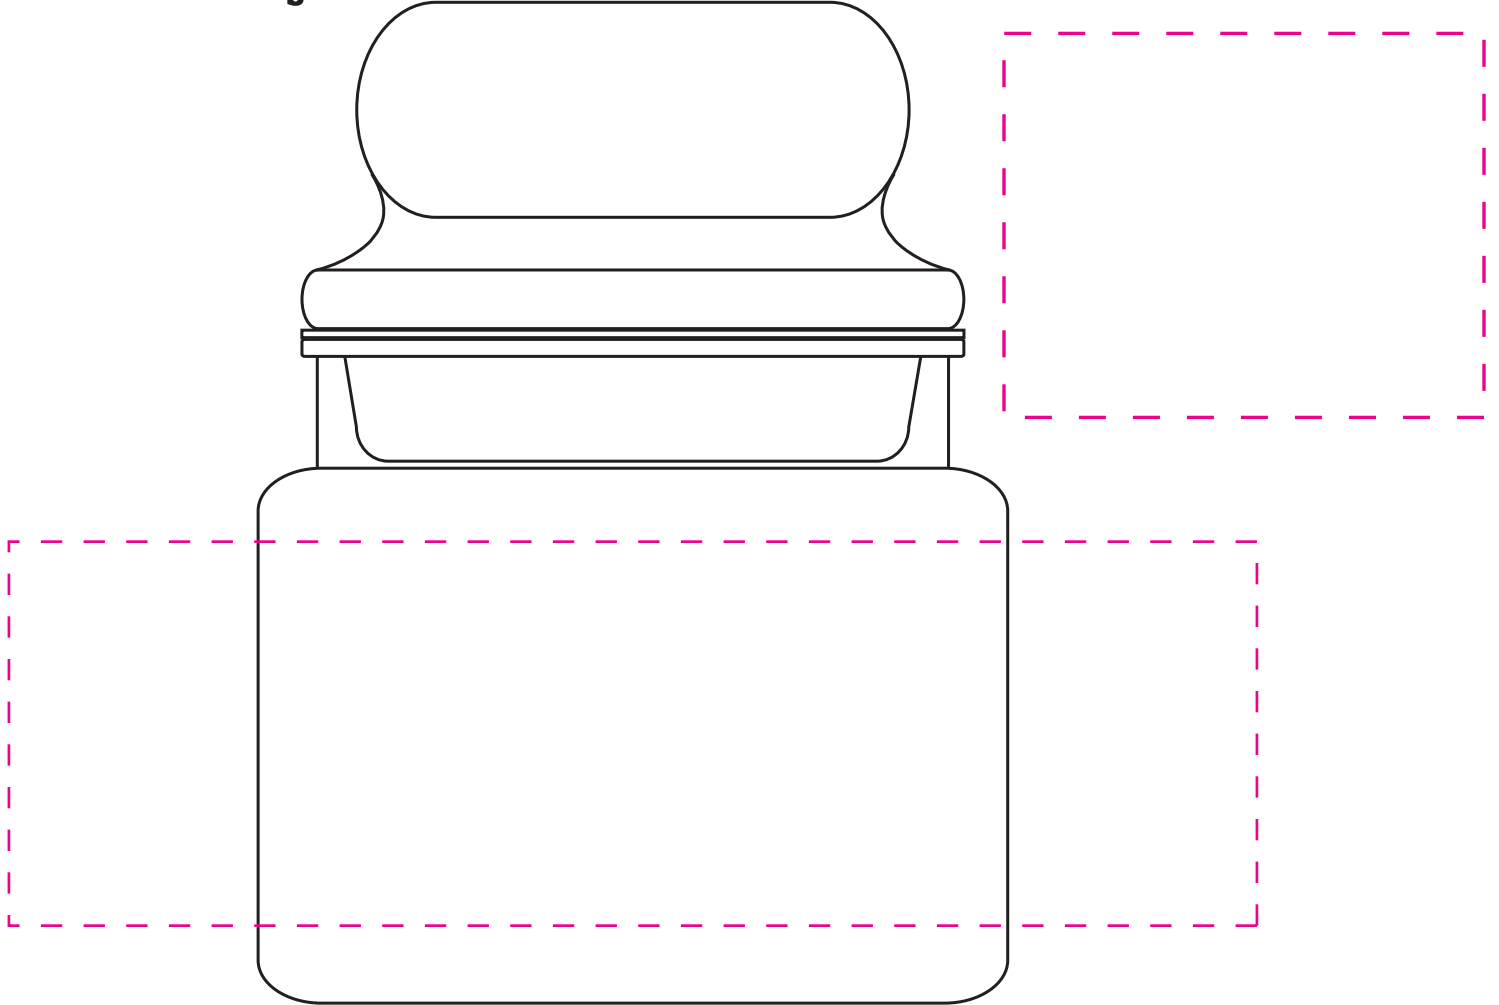

SR_300

Fortune

16 oz. Glass Storage Jars

Artwork @ 100%

Item Size: 3 7/8" x 5 1/4"

Max Imprint Area: 2 1/2" x 2" (ONE SIDED)

Max Imprint Area: 6 1/2" x 2" (DOUBLE SIDED)

(Indicated By Dotted Line, Does Not Print)

Imprint Color(s):

Imprint Method: Silk Screen

ONE COLOR IMPRINT ONLY

**Attn Artists: for 2 sided imprints..
Space 2 logos 6 1/4" apart from
center to center**

PLATING	<input type="checkbox"/>	_____
	DATE	NAME
PRINTING	<input type="checkbox"/>	_____
	DATE	NAME