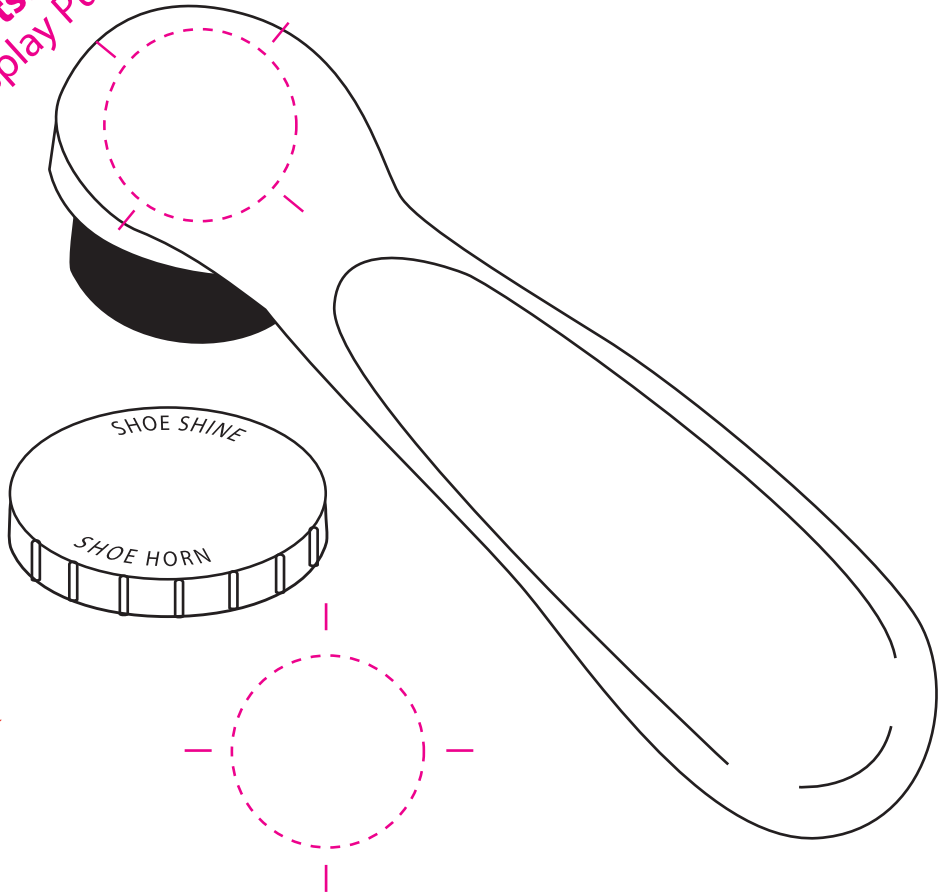

SPS_400

Partner

Shoe Horn with Shoe Polisher

Attn Artists: Rotate Imprint
For Display Purpose Only

Item Size: 1 5/8" x 6"

Max Imprint Area: 1" Diameter
(Indicated By Dotted Line, Does Not Print)

Imprint Color(s):

Imprint Method: **PADPRINT**

ONE COLOR IMPRINT ONLY

Artwork @ 100%

PLATING _____
DATE NAME

PRINTING _____
DATE NAME