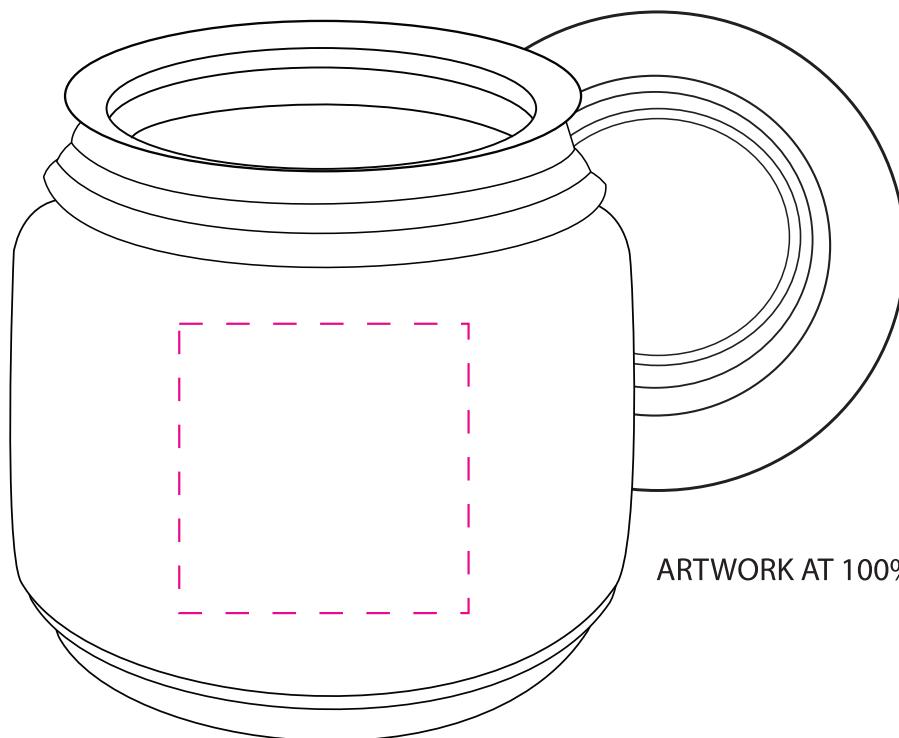

# **SG 200/210/220/230**

*Pritchey*

**8oz. Patio Glass Jar**

ARTWORK AT 100%

**SG 200/210/220/230**

**Item Size: 3.25" W x 3.75" H**

**Max Imprint Size: 1.5" H x 1.5" W**

**Imprint Method: SILKSCREEN**