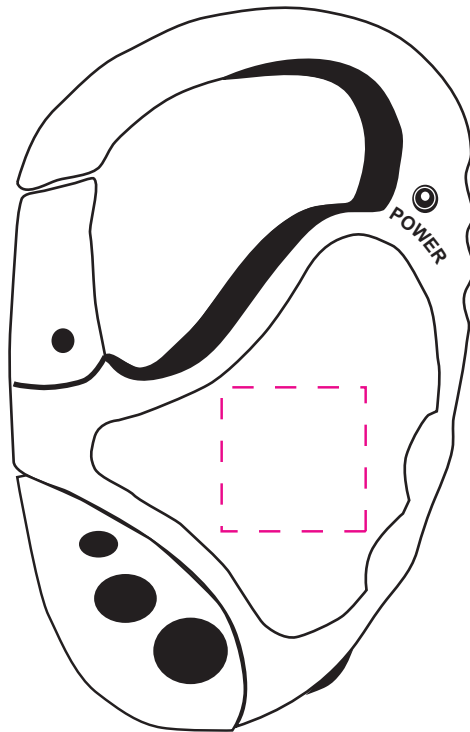

RAD400

FM RADIO W/ COMPASS

RAD400

Item Size: 2 1/2 X 3 7/8

Max Imprint Area: 3/4 X 3/4

Imprint Color(s):

Imprint Method: PAD PRINT

Die # (If Applies): N/A