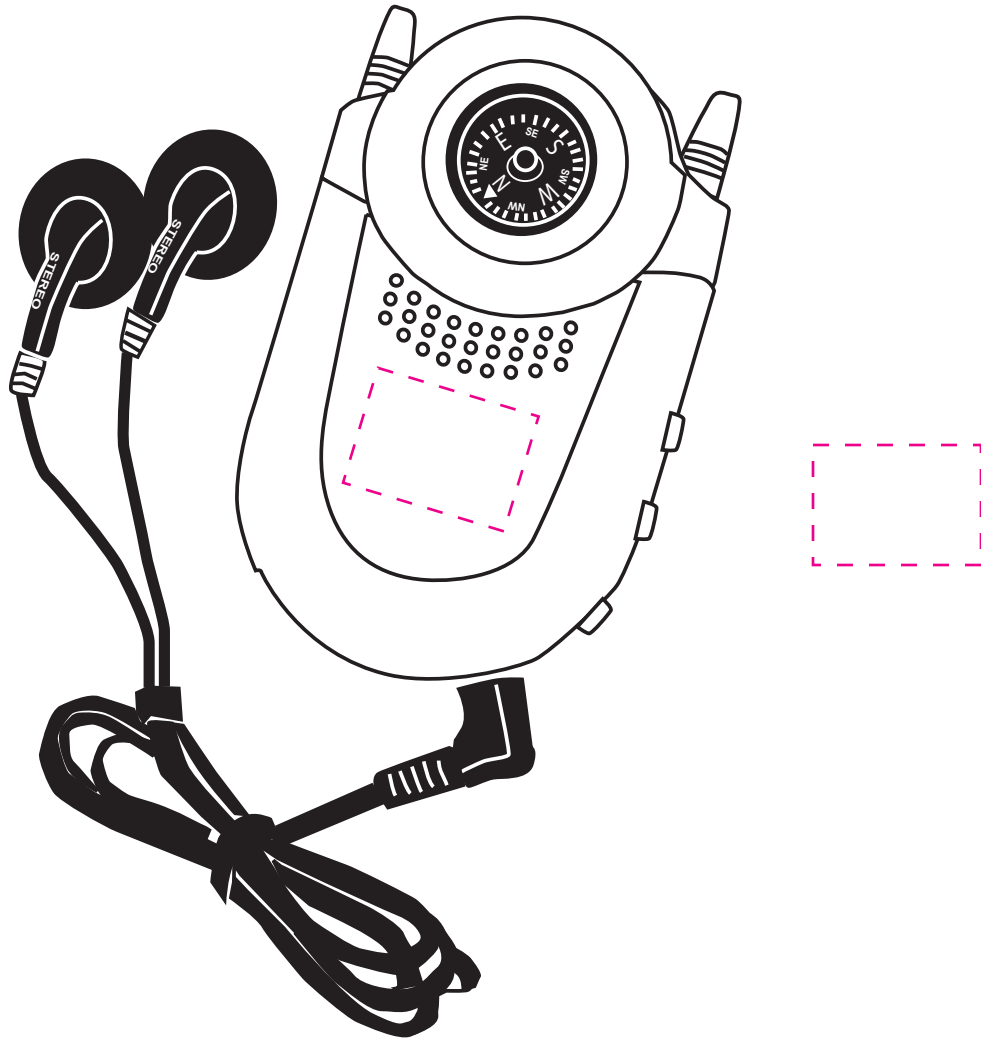

RAD300

FM RADIO W/ COMPASS

RAD300

Item Size: 2 1/8 X 3 5/8

Max Imprint Area: 7/8W X 5/8 H

Imprint Color(s):

Imprint Method: PAD PRINT

Die # (If Applies): N/A