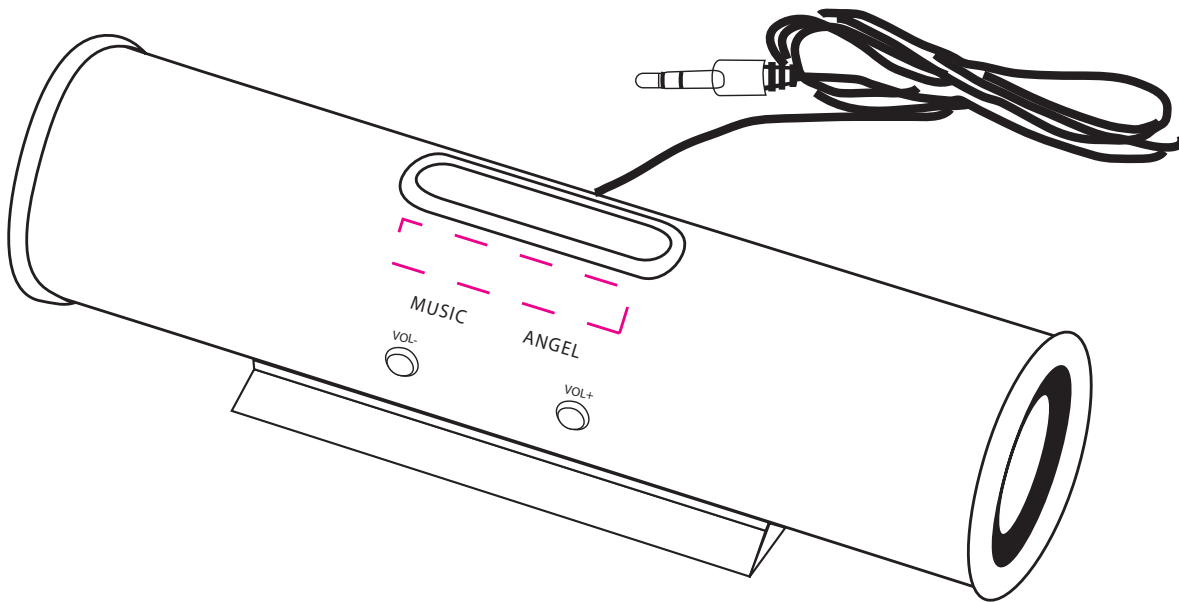

RAD 1000

Lildow

Portable Speaker and Docking Station

ARTWORK AT 100%

RAD 1000

Item Size: 7.25" W x 1.875" H x 1.875" D

Max Imprint Size: 2" W x .375" H

Imprint Method: Pad Print

1 Color Imprint Only