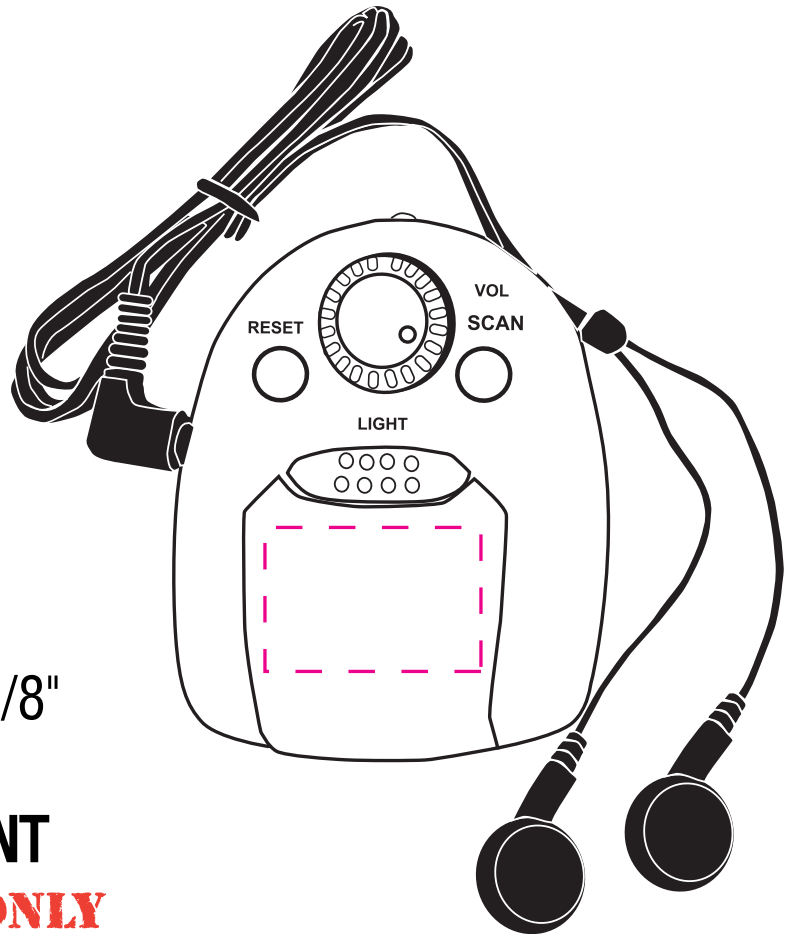

RAD_100

Soundview

**FM RADIO
W/ FLASHLIGHT**

RAD100

Item Size: 2 1/4" x 3"

Max Imprint Area: 7/8" x 5/8"

Imprint Color(s):

Imprint Method: **PAD PRINT**

ONE COLOR IMPRINT ONLY

PLATING

NAME _____

PRINTING

NAME _____