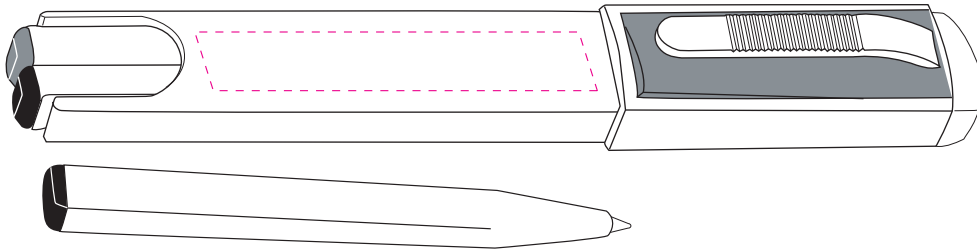

### Compact Set of Colored Pens with Sticky Notes

Item Size: 3/4" x 6"

Max Imprint Area: 2" x 1/2"

(Indicated By Dotted Line, Does Not Print)

Imprint Color(s):

Imprint Method: PADPRINT

Artwork @ 100%

PLATING	<input type="checkbox"/>	_____
	DATE	NAME
PRINTING	<input type="checkbox"/>	_____
	DATE	NAME