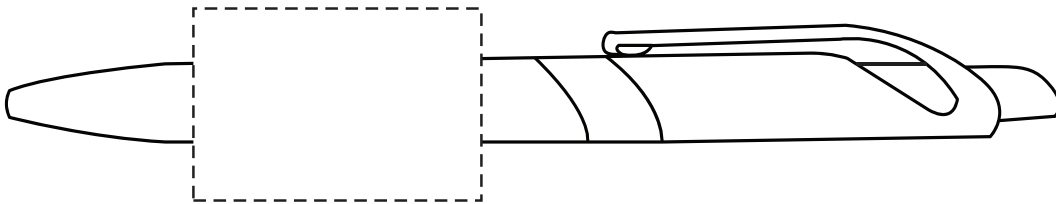

## *Chapin*

**PWT1020**

Item Size: 5.5" W x .625" H @ widest point of barrel

Max Imprint Area: 1.5" W x 1"H (Indicated By Dotted Line, Does Not Print)