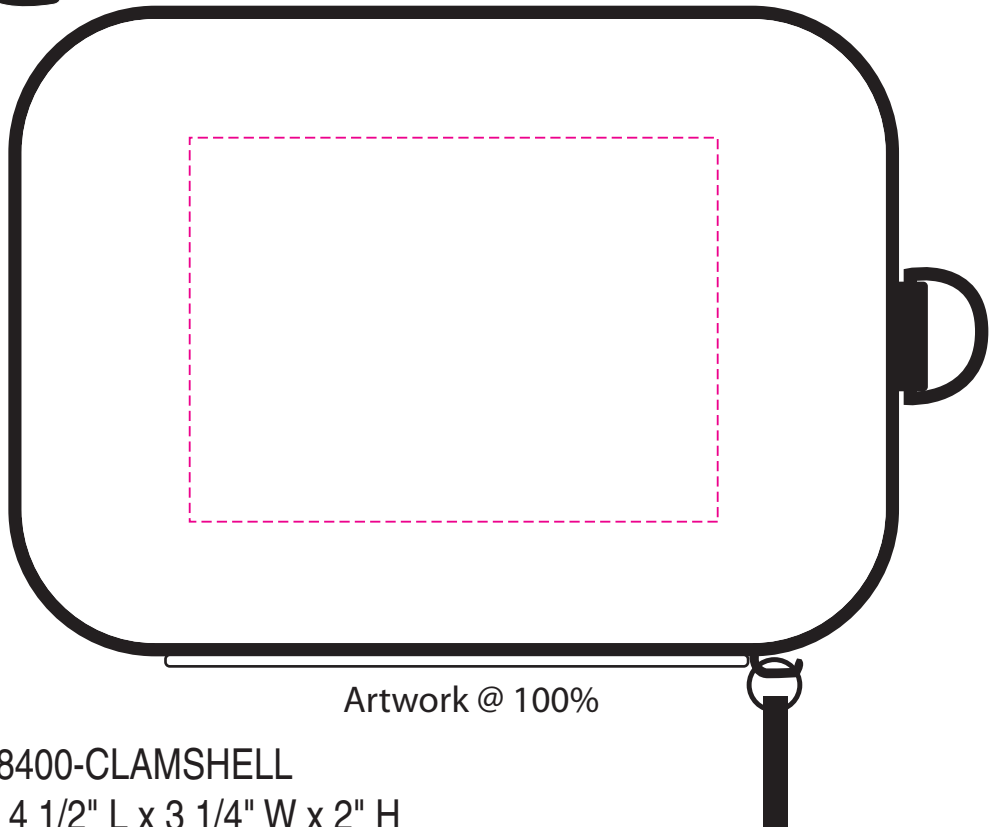

PEY8400

Tech Travel Kit

Oval A/C Charger Plug

Item Size: 1 1/2" W x 1 3/4" H
Max Imprint Area: 5/8" W x 1" H (Indicated by Dotted Line - Does Not Print)
2nd Side: Same (if available)
Imprint Method: Pad Print

ARTWORK @ 100%

USB Car Power Adaptor

Item Size: 2.25" W x 1" H
Max Imprint Area: .9" W x .375" H (Indicated By Dotted Line, Does Not Print)
Imprint Method: Pad Print

Artwork @ 100%

Portable Battery Charger

PEY8300
Item Size: 1" W x 3 5/8" H
Max Imprint Area: 2 1/2" x 1/2" (Indicated by Dotted Line - Does Not Print)
Imprint Method: Pad Print
Imprint Color(s):

Headphones and power cable are not imprintable

Artwork @ 100%

Item-PEY8400-CLAMSHELL

Item Size: 4 1/2" L x 3 1/4" W x 2" H

Max Imprint Area: 2.75" W x 2" H (Indicated by Dotted Line - Does Not Print)

Imprint Method: 1 COLOR: SILKSCREEN / 2 -3 COLOR: PADPRINT