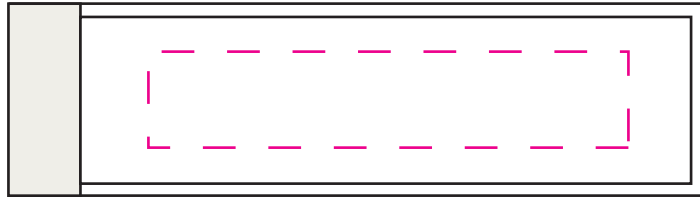

PEY8400

Tech Travel Kit

Oval A/C Charger Plug

Item Size: 1 1/2" W x 1 3/4" H
Max Imprint Area: 5/8" W x 1" H (Indicated by Dotted Line - Does Not Print)
2nd Side: Same (if available)
Imprint Method: Pad Print

ARTWORK @ 100%

USB Car Power Adaptor

Item Size: 2.25" W x 1" H
Max Imprint Area: .9" W x .375" H (Indicated By Dotted Line, Does Not Print)
Imprint Method: Pad Print

Artwork @ 100%

Portable Battery Charger

PEY8300
Item Size: 1" W x 3 5/8" H
Max Imprint Area: 2 1/2" x 1/2" (Indicated by Dotted Line - Does Not Print)
Imprint Method: Pad Print
Imprint Color(s):

Headphones and power cable are not imprintable

Artwork @ 100%

Item-PEY8400-CLAMSHELL

Item Size: 4 1/2" L x 3 1/4" W x 2" H

Max Imprint Area: 2.75" W x 2" H (Indicated by Dotted Line - Does Not Print)

Imprint Method: 1 COLOR: SILKSCREEN / 2 -3 COLOR: PADPRINT