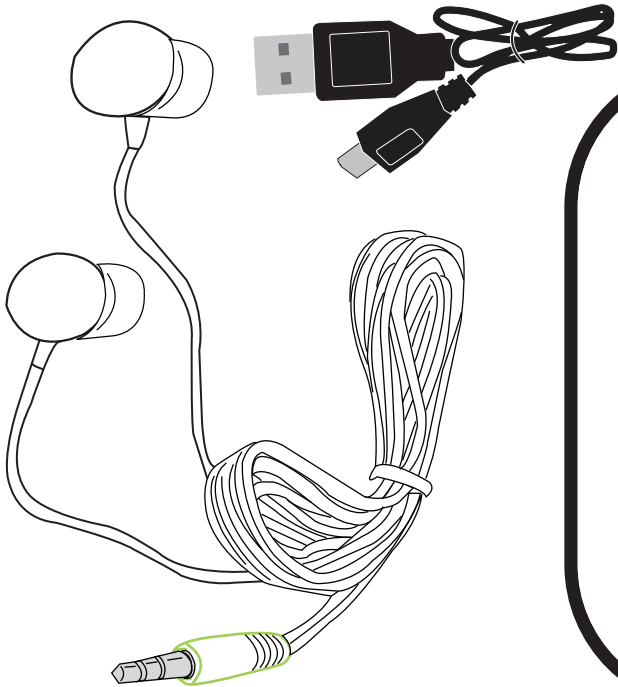

PEY8400

Tech Travel Kit

Oval A/C Charger Plug

Item Size: 1 1/2" W x 1 3/4" H
Max Imprint Area: 5/8" W x 1" H (Indicated by Dotted Line - Does Not Print)
2nd Side: Same (if available)
Imprint Method: Pad Print

ARTWORK @ 100%

USB Car Power Adaptor

Item Size: 2.25" W x 1" H
Max Imprint Area: .9" W x .375" H (Indicated By Dotted Line, Does Not Print)
Imprint Method: Pad Print

Artwork @ 100%

Portable Battery Charger

PEY8300
Item Size: 1" W x 3 5/8" H
Max Imprint Area: 2 1/2" x 1/2" (Indicated by Dotted Line - Does Not Print)
Imprint Method: Pad Print
Imprint Color(s):

Headphones and power cable are not imprintable

Artwork @ 100%

Item-PEY8400-CLAMSHELL

Item Size: 4 1/2" L x 3 1/4" W x 2" H

Max Imprint Area: 2.75" W x 2" H (Indicated by Dotted Line - Does Not Print)

Imprint Method: 1 COLOR: SILKSCREEN / 2 -3 COLOR: PADPRINT