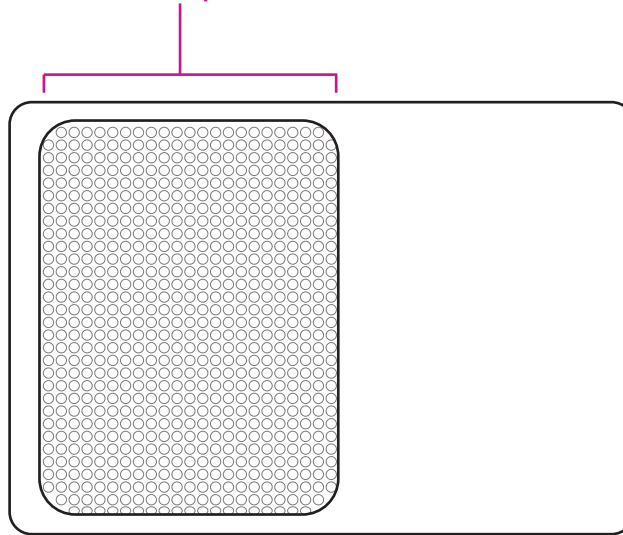

# PEY5002

Anti-Slip with Cling Wipe

## Anti slip mat area.

Art is printed on  
card underneath.

(cannot be repositioned)

Artwork @ 100%

Item# PEY5002

Item Size: 3 1/4" W x 2 1/4" H

Max Imprint Area: 3 1/4" W x 2 1/4" H

Imprint Method: 4 COLOR PROCESS