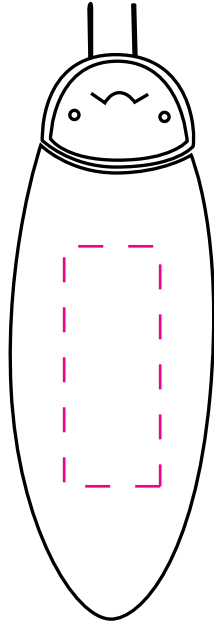

PEY100

Handi Eye Glass Clip

Artwork @ 100%

Item Size: 3" x 1" x 1 1/2"

Max Imprint Area: 1 1/4" x 1/2" (Indicated By Dotted Line, Does Not Print)

Imprint Color(s):

Imprint Method: Pad Print

Die # (If Applies): N/A