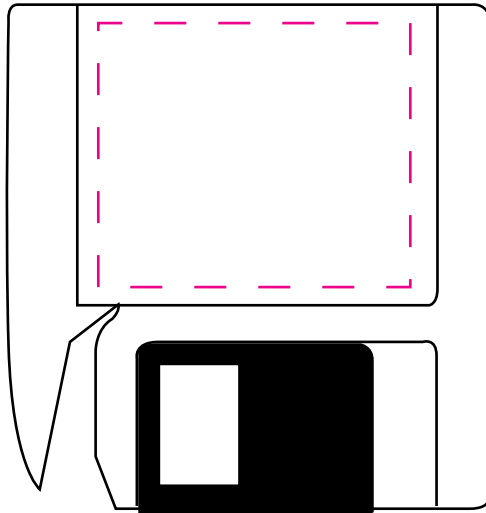

## Disk Letter Opener

Artwork @ 100%

OFL250

Item Size: 2.5"h x 2.5"w

Max Imprint Area: 1.375" x 1.625" (Indicated By Dotted Line, Does Not Print)

Imprint Color(s):

Imprint Method: Pad Print

Die # (If Applies): N/A