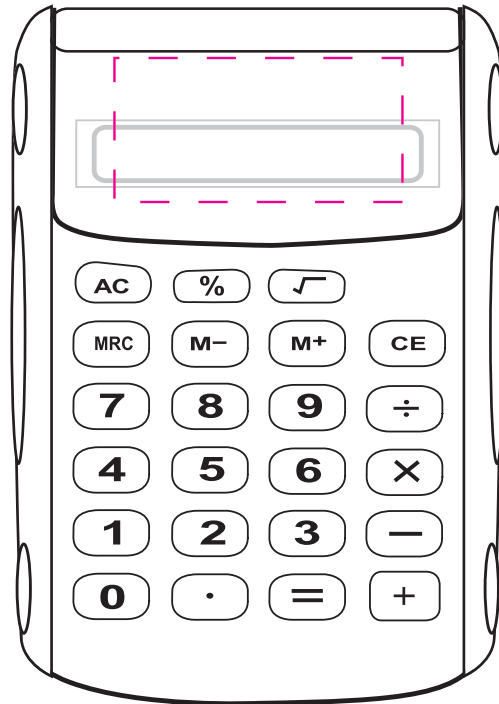

## *Robot* Calculator

OFA900

Item Size: 2 7/8" x 3 3/4" x 1/2"

Max Imprint Area: 1 1/2" w x 3/4"h  
(Indicated By Dotted Line, Does Not Print)

Imprint Color(s):

**Imprint Method: Pad Print.**

**ONE COLOR IMPRINT ONLY**