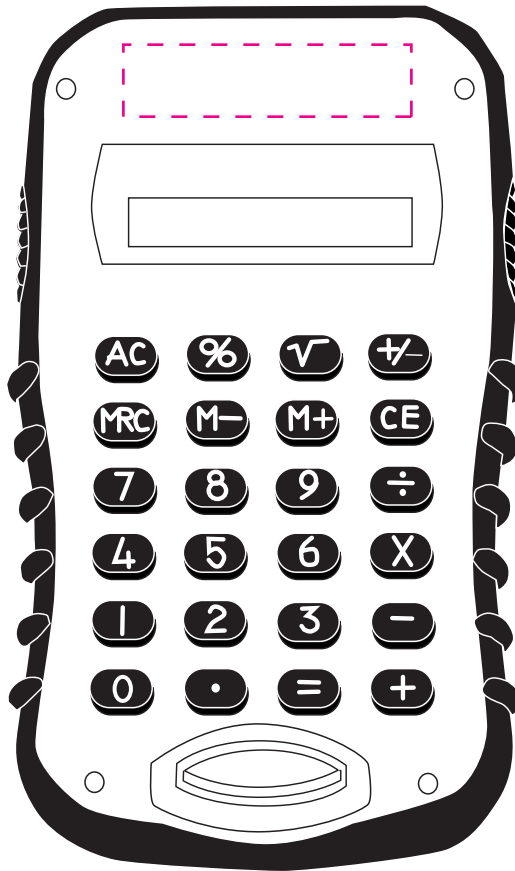

# OFA500

Translucent Calculator

OFA500

Item Size: 2 5/8" x 4 3/4 "

Max Imprint Area: 1 1/2" x 3/8"

(Indicated By Dotted Line, Does Not Print)

Imprint Method: Pad Print

Die # (If Applies): N/A