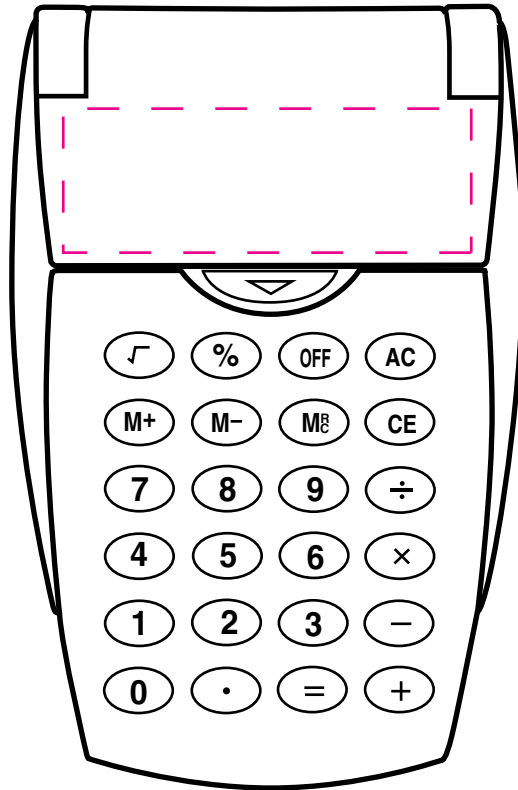

OFA200

Auto Flip Calculator

Artwork @ 100%

OFA200

Item Size: 4.125"h x 2.75"h x .5"d

Max Imprint Area: .2.125"w x .75" (Indicated By Dotted Line, Does Not Print)

Imprint Color(s):

Imprint Method: Pad Print.