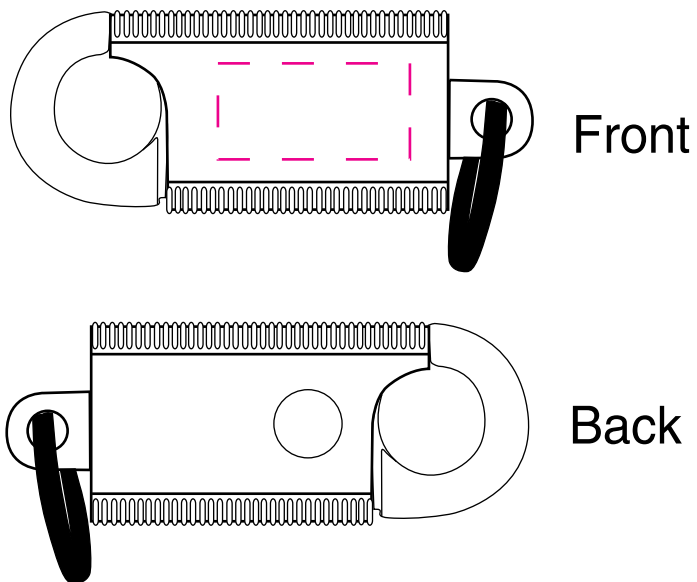

# KCP300

## Clip On Key Holders

Artwork @ 100%

Item Size: 3 1/4" x 1 1/8"

Max Imprint Area: 1/4" x 3/4" (Indicated By Dotted Line, Does Not Print)

Imprint Color(s):

Imprint Method: Pad Print

Die # (If Applies): N/A