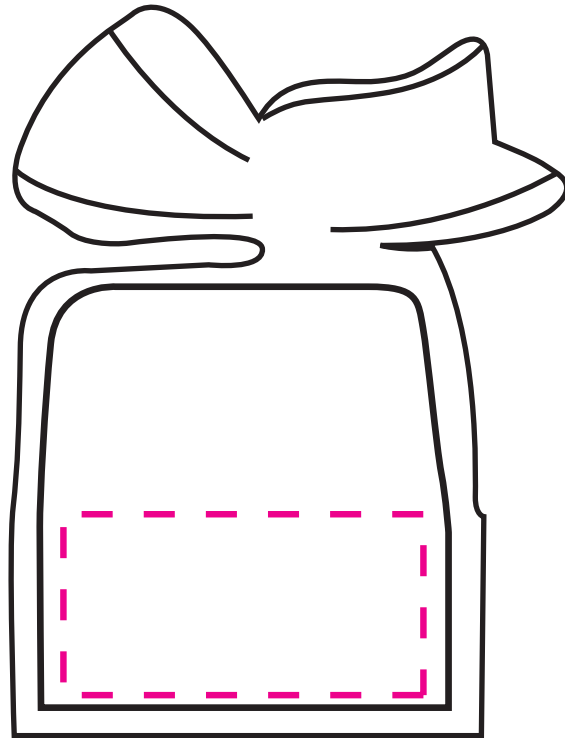

## Bow Box

JY8040

Item Size: 2.625"l x 1.625"w x 2"h

Max Imprint Area: 1.875" x 1" (Indicated By Dotted Line, Does Not Print)

Imprint Color(s):

Imprint Method: Hot Stamp

Die # (If Applies): N/A