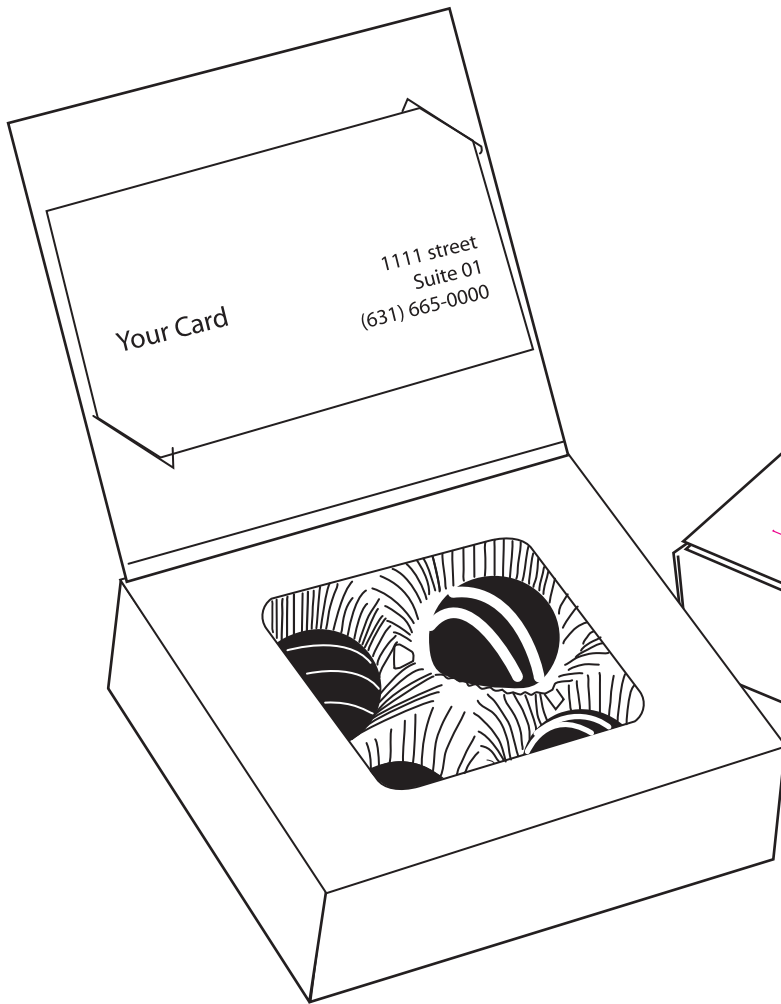

JY_200

Adagio

4 Truffles in Business Card Box

Item Size: 3 3/4" x 1 1/8" x 3 1/2"

Max Imprint Area: 2 1/4" x 2 1/4"

(Indicated By Dotted Line, Does Not Print)

Imprint Color(s):

Imprint Method: **Hotstamp** or SILKSCREEN

(Gold Box Silkscreen ONLY)

Artwork @ 100%

PLATING _____
DATE NAME

PRINTING _____
DATE NAME