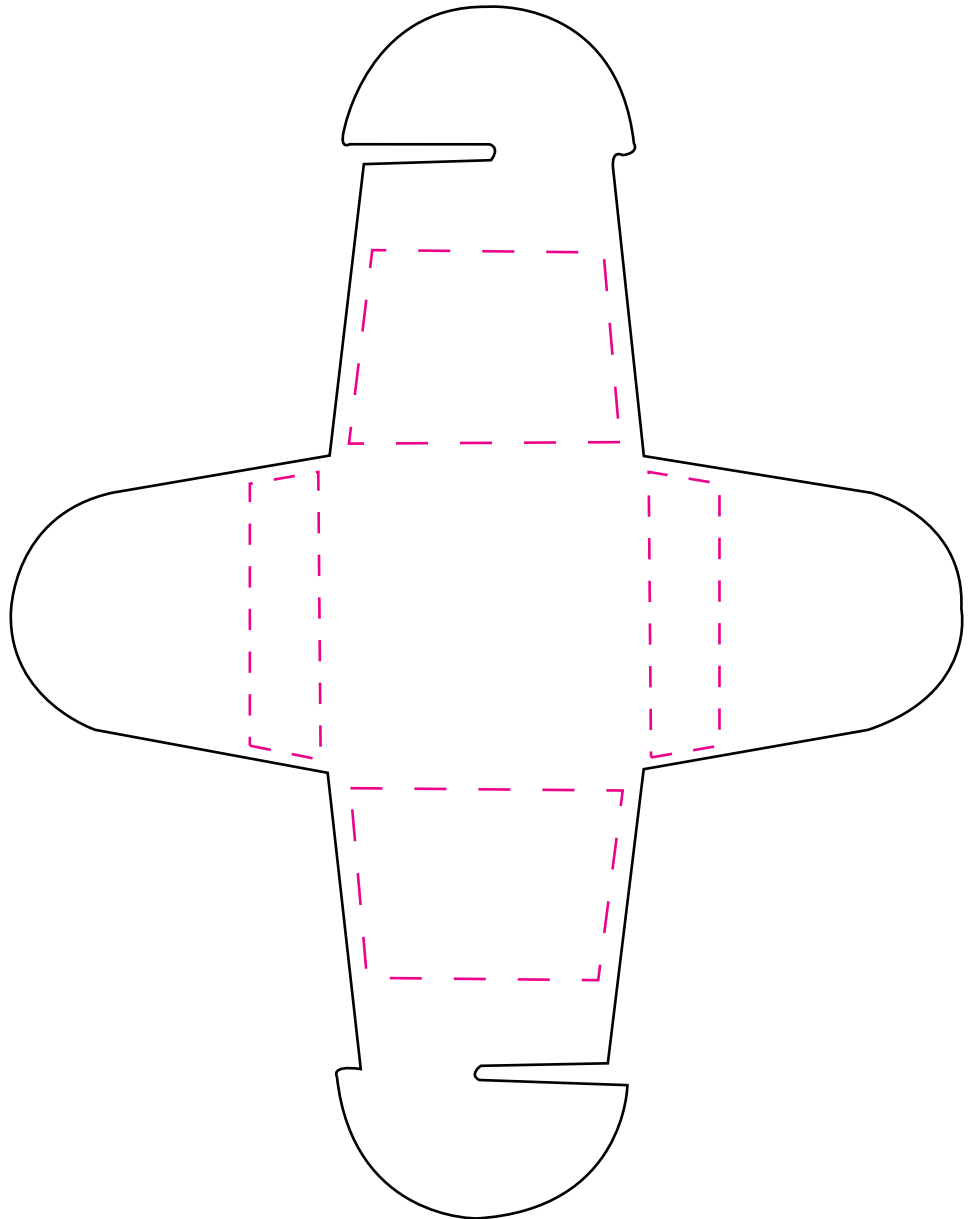

JY_1010

Beethoven

Solo Truffle Box

JY1010

Product Size Folded: 1 3/4" w x 1 3/4" h

Item Size: 5" w x 6 5/16" h

Max Imprint Area: 1 1/8" w x 1" h

Imprint Color(s):

Imprint Method: **Flexo**

Die # (If Applies): 6

(82T, 2AR HORIZONTAL Repeat, 1/8" GAP.)

PLATING

DATE

NAME

PRINTING

DATE