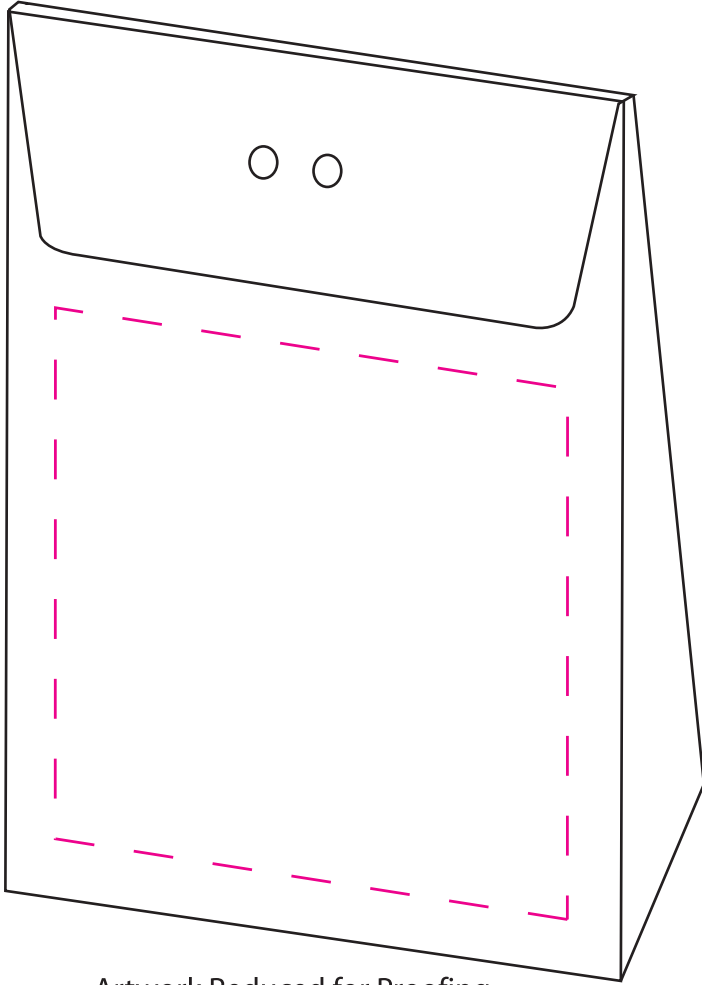

JFS700

Gift Box w/ Gourmet Fill

Artwork Reduced for Proofing

Imprint Area @ 100%

Item Size: $5\frac{3}{4} \times 4 \times 2$
Max Imprint Area: $3\frac{1}{2} \times 4$
(Indicated By Dotted Line, Does Not Print)
Imprint Color(s):
Imprint Method: **SILKSCREEN**