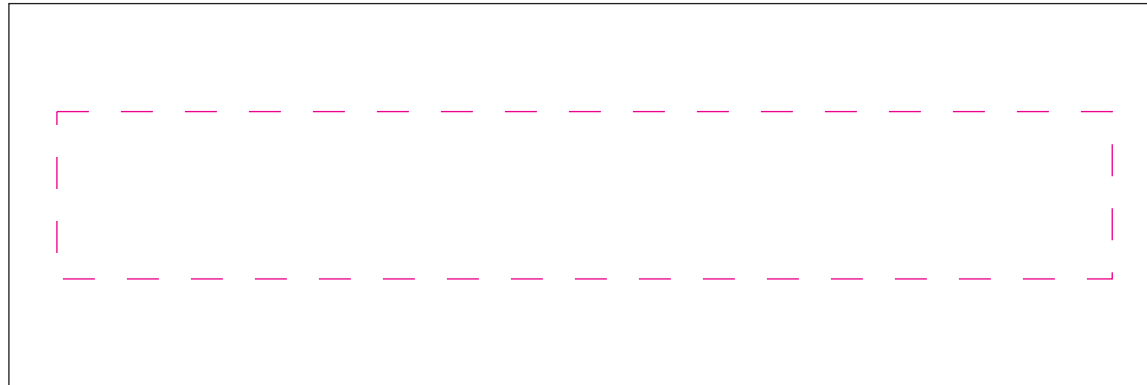

# **RBI5 Ribbon**

**\*\*ATLAS\*\***

Artwork @ 100%

**11 POINT TYPE READ WRONG PLEASE make plate 2" in height and 1/4" border on each edge.  
PLEASE LEAVE THE ARTWORK AT 100%**

***1 1/2" RIBBON***

**FOR LONGER IMPRINTS USE THE AREA BELOW**