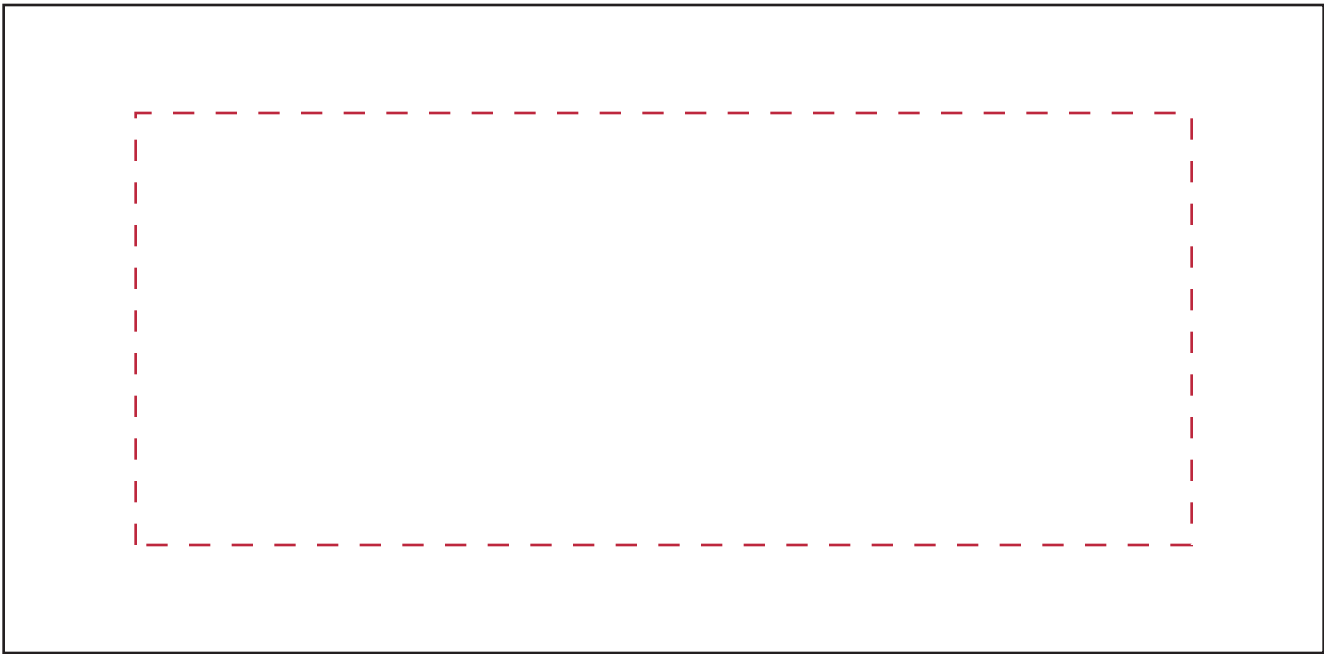

**JBF800 - JBF850**  
**FILLED BALLOTIN BOXES**

JBF800-850  
Item Size 6 7/8" X 3 1/4"  
Max Imprint Area: 2 1/4" X 3 3/8"  
Imprint Color(s):  
Imprint Method: SILKSCREEN /HOTSTAMP  
Die # (If Applies): N/A