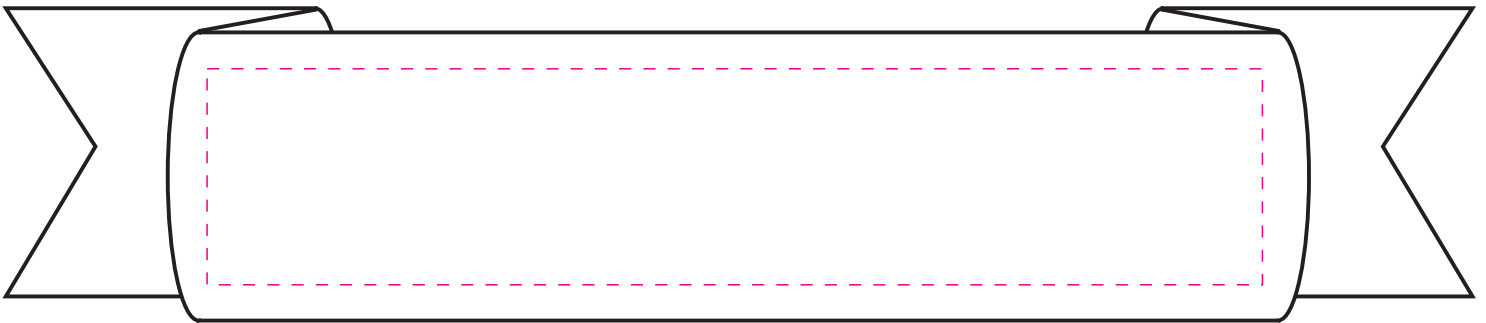

JBF 400

Sentiment

**Stacked Gift Box w/
Gourmet Fills
and Custom Ribbon**

Box Size: 7 1/4" x 7" x 7 1/4"

Box: NO IMPRINT

Ribbon Size: 1 1/2"

Max Imprint Area: 5.5" x 1.125"

(Indicated By Dotted Line, Does Not Print)

Imprint Color(s):

Imprint Method: **Hotstamp**

ONE COLOR IMPRINT ONLY

Artwork @ 100%

PLATING

☐

DATE

NAME

PRINTING

☐

DATE

NAME