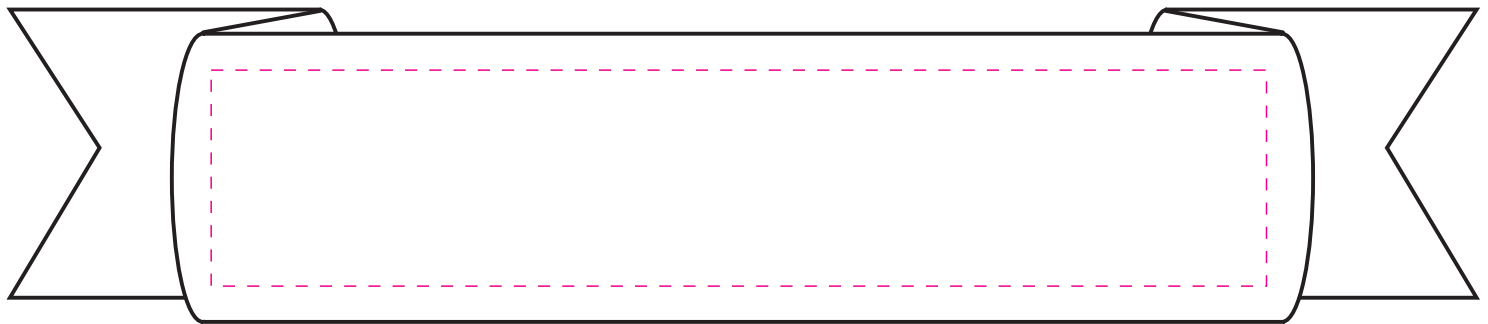

JBF 1600

Pride

**Gift Box w/ Gourmet Fills,
2 Mugs, 5 Stock Coffee packets
and Custom Ribbon**

Item Size: 7 1/4" W x 5" H x 7" D
Max Imprint Area: Ribbon: 5.5" x 1.125"
Mug: 2 1/4"W x 1 3/4" H
(Indicated By Dotted Line, Does Not Print)
Imprint Color(s):
Imprint Method: RIBBON:Hotstamp
DRK140 Mug: Silkscreen
ONE COLOR IMPRINT ONLY