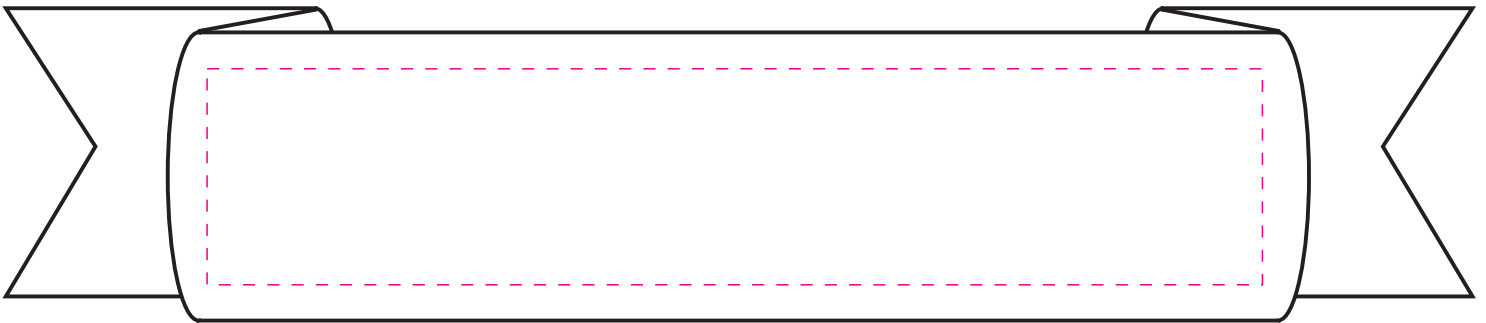

JBF 100

Mozart

Gold Box w/ Gourmet Fills
and Custom Ribbon

Box Size: 3 3/4" x 2 1/4" x 3 3/4"

Box: NO IMPRINT

Ribbon Size: 1 1/2"

Max Imprint Area: 5.5" x 1.125"

(Indicated By Dotted Line, Does Not Print)

Imprint Color(s):

Imprint Method: **Hotstamp**

ONE COLOR IMPRINT ONLY

Artwork @ 100%

PLATING

DATE

NAME

PRINTING