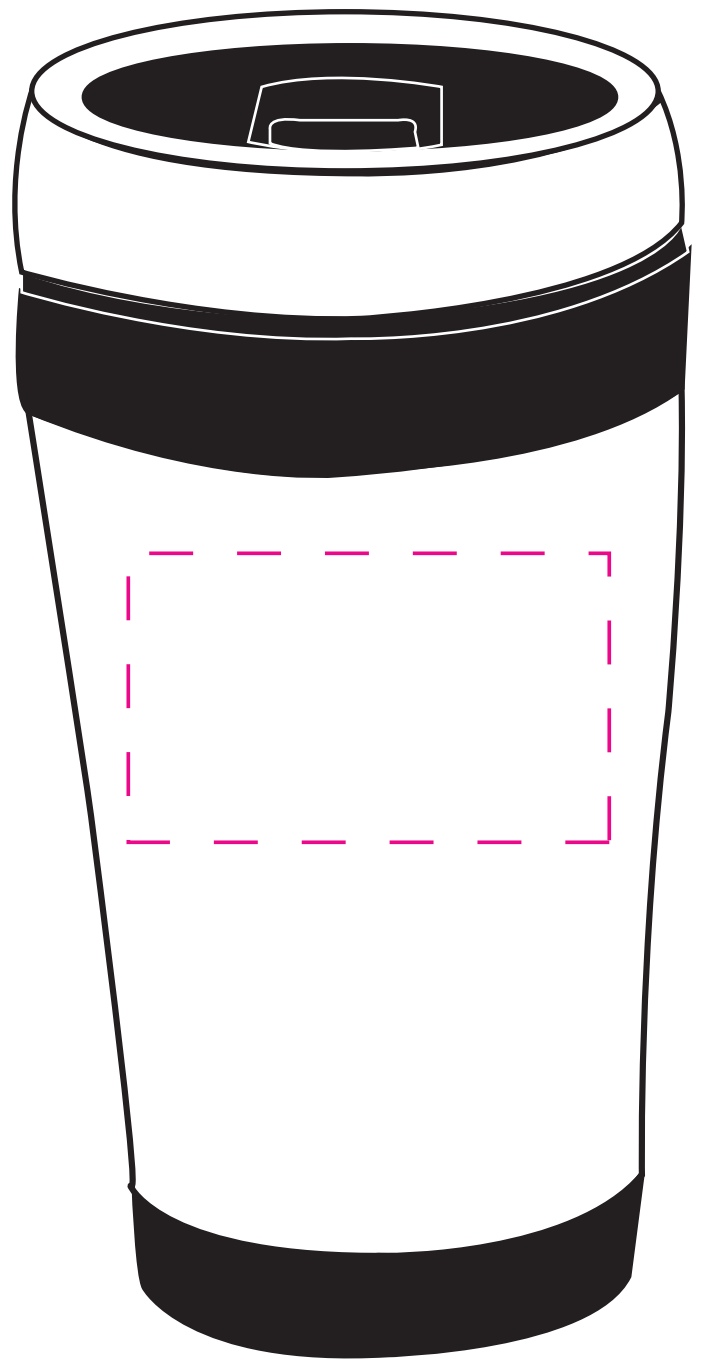

DRK220

Saint

Stainless Tumbler (16oz.)

Item Size: 3 1/4" x 7"

Max Imprint Area: 2.5" X 1.5"

(Indicated By Dotted Line, Does Not Print)

Imprint Color(s):

Imprint Method: **Silkscreen**

Die # (If Applies): N/A

ONE COLOR IMPRINT ONLY

PLATING

DATE

NAME

PRINTING

DATE

NAME