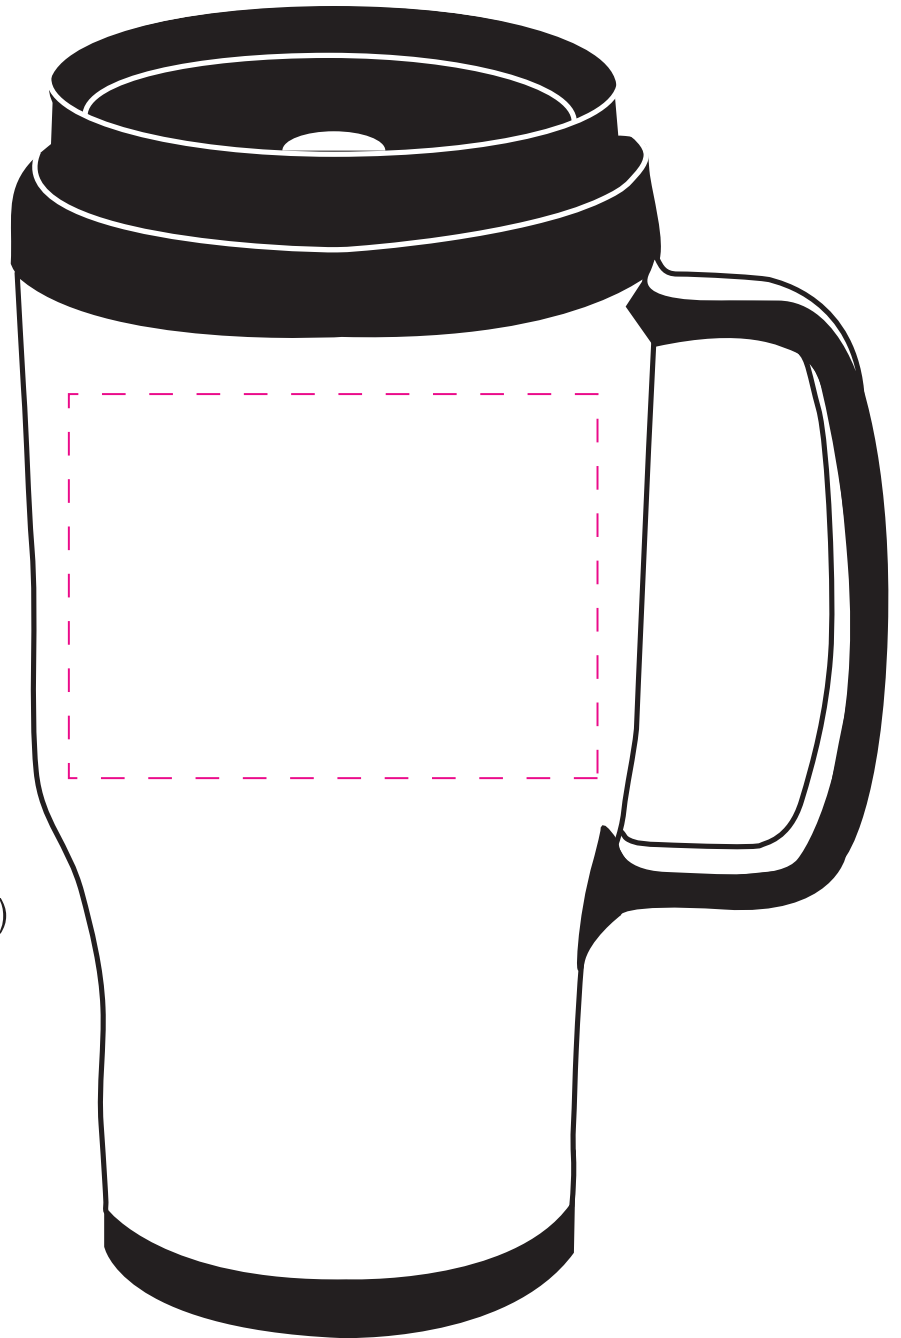

DRK180

Pawn

insulated plastic travel mug

DRK180

Item Size: 3 1/2" x 6 3/4"

Max Imprint Area: 2 3/4" x 2"
(Indicated By Dotted Line, Does Not Print)

Imprint Color(s):

Imprint Method: **SILKSCREEN**

artwork at 100%

PLATING

DATE

NAME

PRINTING

DATE

NAME