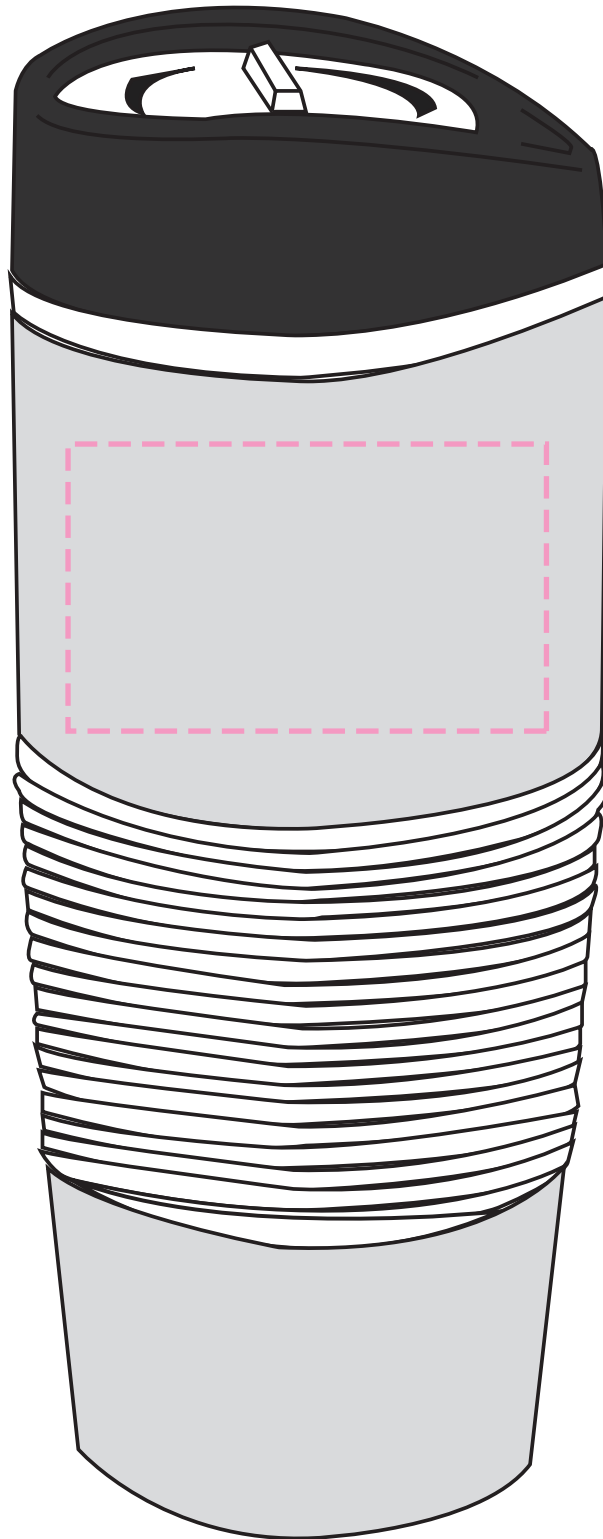

# DRK1280

**TERRY**

16oz. stainless steel tumbler with rubber sleeve

Artwork @ 100%

**Item Number: DRK1280**

Item Size: 3 1/8" W x 8" H

Max Imprint Area: 2 1/2" W x 1 1/2" H (Indicated By Dotted Line, Does Not Print)

Imprint Method: **SILKSCREEN (ONE COLOR ONLY)**