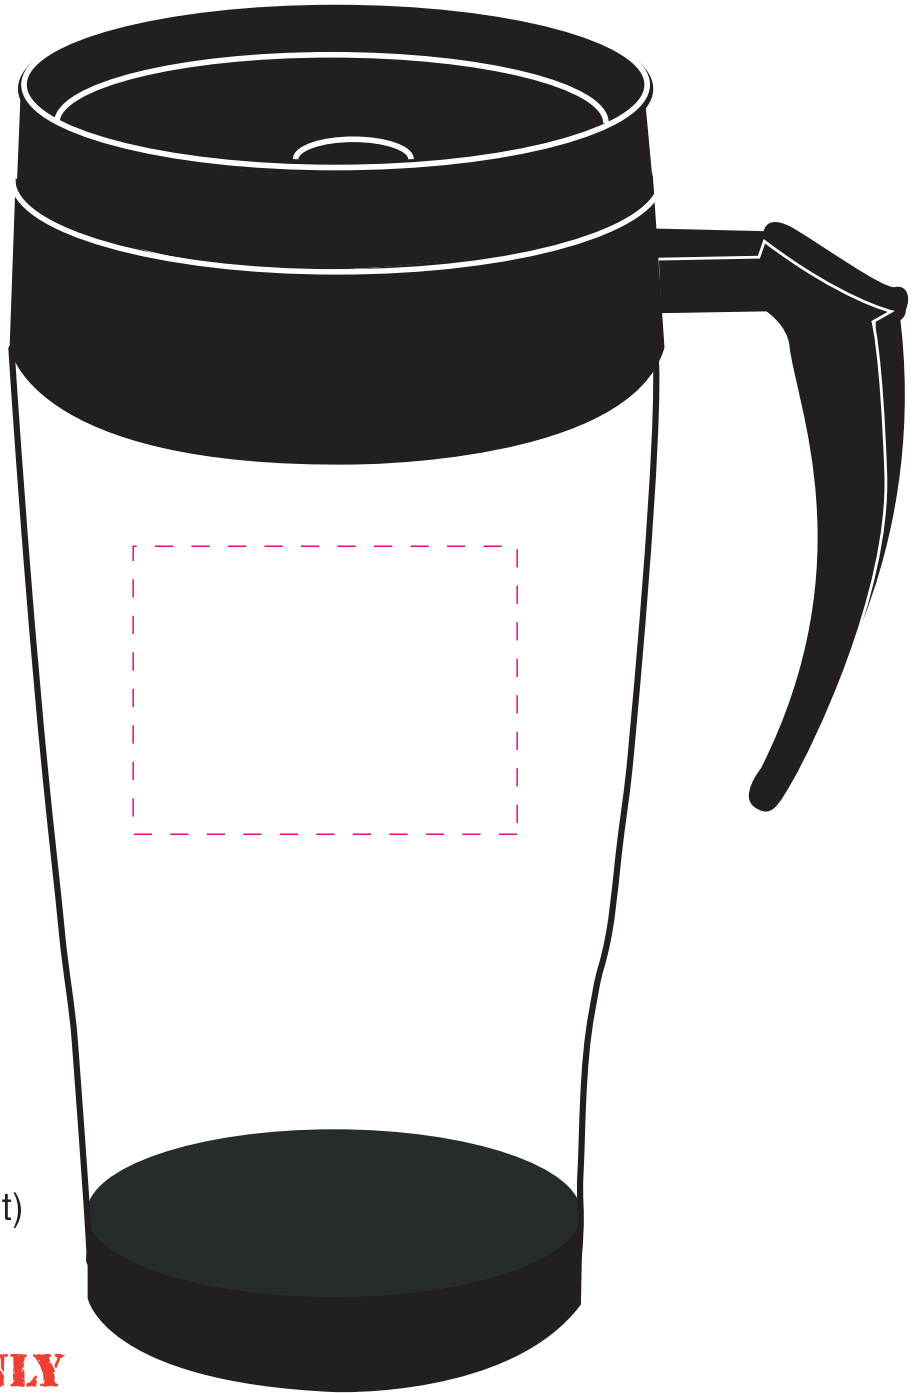

# DRK110

## *Rookie*

16oz. translucent travel mug

DRK110

Item Size: 3 1/4" x 6 3/4"

Max Imprint Area: 2" x 1 1/2"

(Indicated By Dotted Line, Does Not Print)

Imprint Color(s):

Imprint Method: **Silk Screen**

**ONE COLOR IMPRINT ONLY**

artwork at 100%

PLATING

DATE

NAME

PRINTING

DATE

NAME