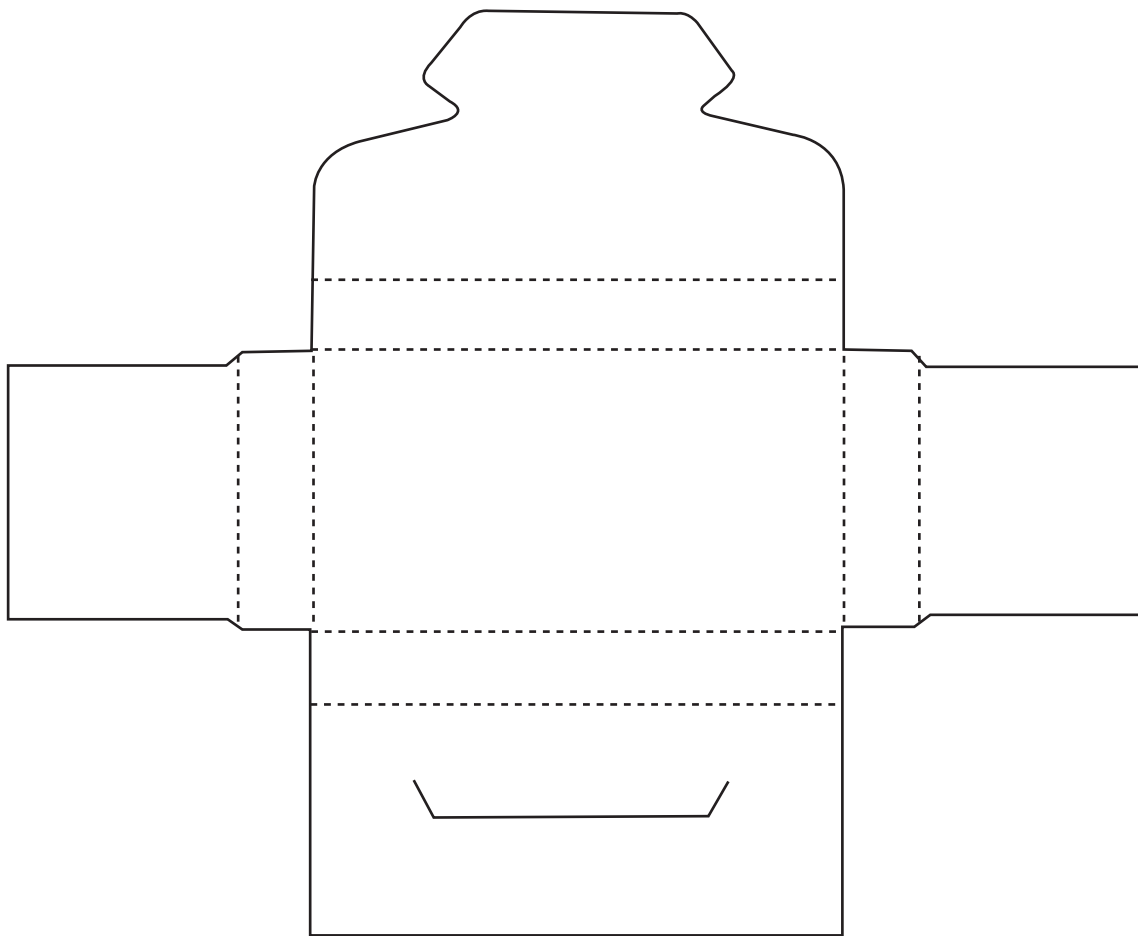

### Wrapped Chocolate Squares

DL4520

Item Size: 5<sup>7/8</sup> x 4<sup>3/4</sup>

Max Imprint Area: 2<sup>5/8</sup> x 1<sup>1/4</sup>

Imprint Colors:

Imprint Method: FLEXO

Die # (If Applies): 80 (80T 2AR Vertical Repeat 10C/C)