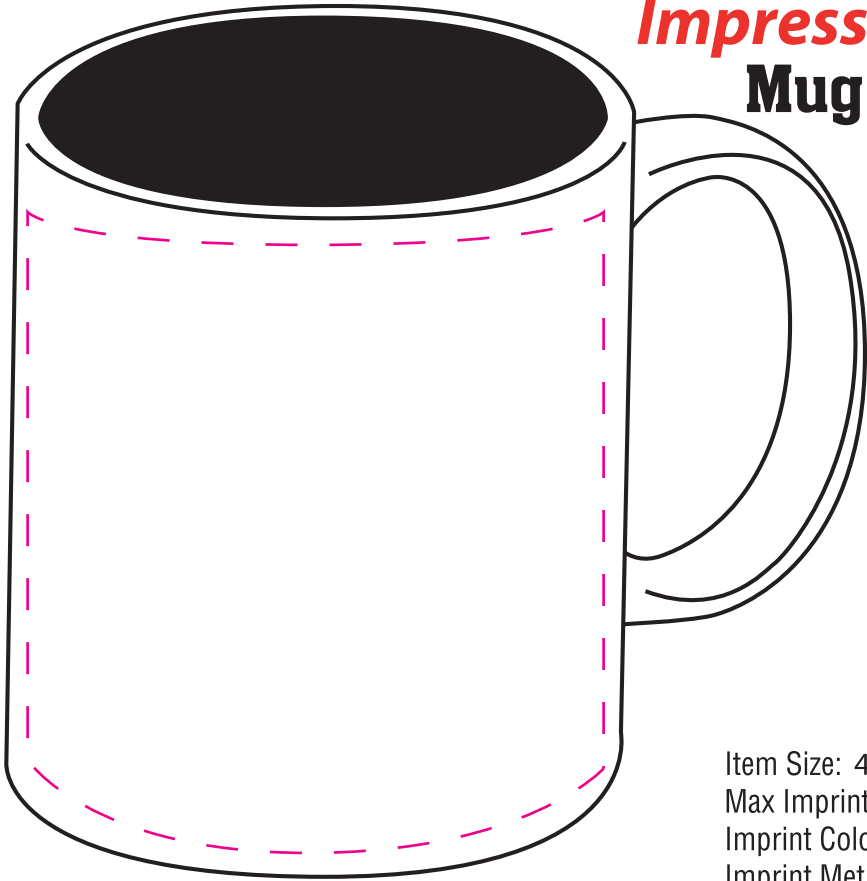

## Impression

### Mug

Artwork @ 100%

Item Size: 4 3/4 x 3 3/4 x 3 1/4 (Includes Handle)

Max Imprint Area: 3" x 3" (Indicated By Dotted Line, Does Not Print)

Imprint Color(s):

Imprint Method: Silkscreen

Die # (If Applies): N/A

Right Hand Mug

Item Size: 4 3/4 x 3 3/4 x 3 1/4 (Includes Handle)

Max Imprint Area: 3" x 3" (Indicated By Dotted Line, Does Not Print)

Imprint Color(s):

Imprint Method: Silkscreen

Die # (If Applies): N/A

PLATING