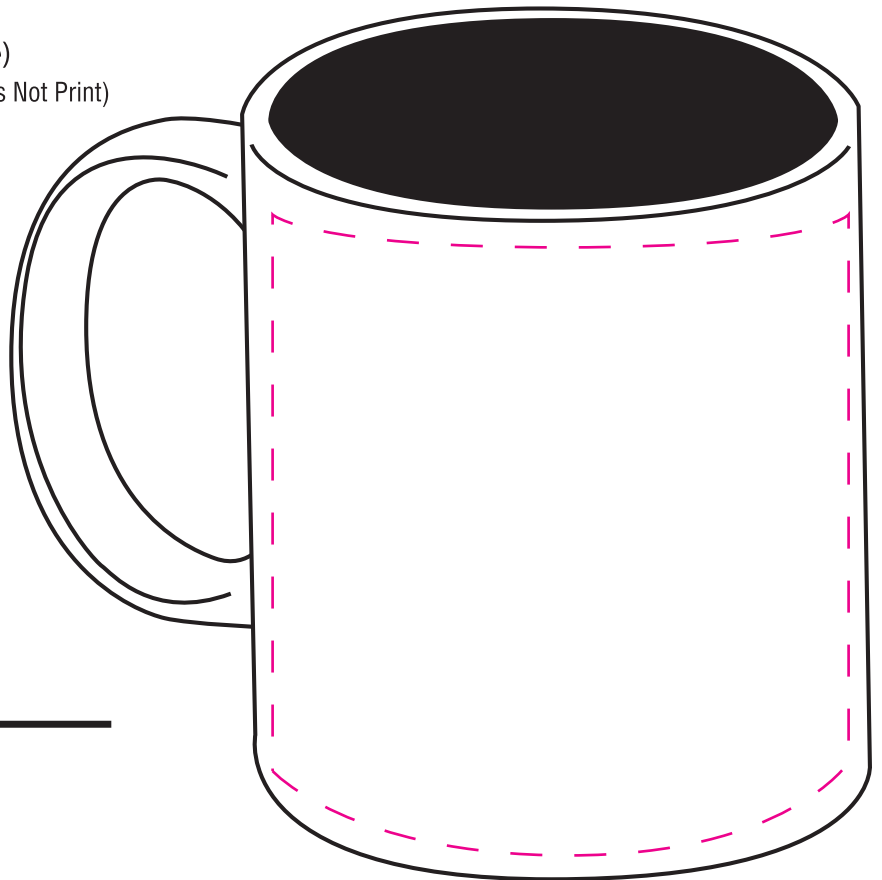

### Mug

Artwork @ 100%

Item Size: 4 3/4 x 3 3/4 x 3 1/4 (Includes Handle)

Max Imprint Area: 3" x 3" (Indicated By Dotted Line, Does Not Print)

Imprint Color(s):

Imprint Method: Silkscreen

Die # (If Applies): N/A

Right Hand Mug

Item Size: 4 3/4 x 3 3/4 x 3 1/4 (Includes Handle)

Max Imprint Area: 3" x 3" (Indicated By Dotted Line, Does Not Print)

Imprint Color(s):

Imprint Method: Silkscreen

Die # (If Applies): N/A

PLATING