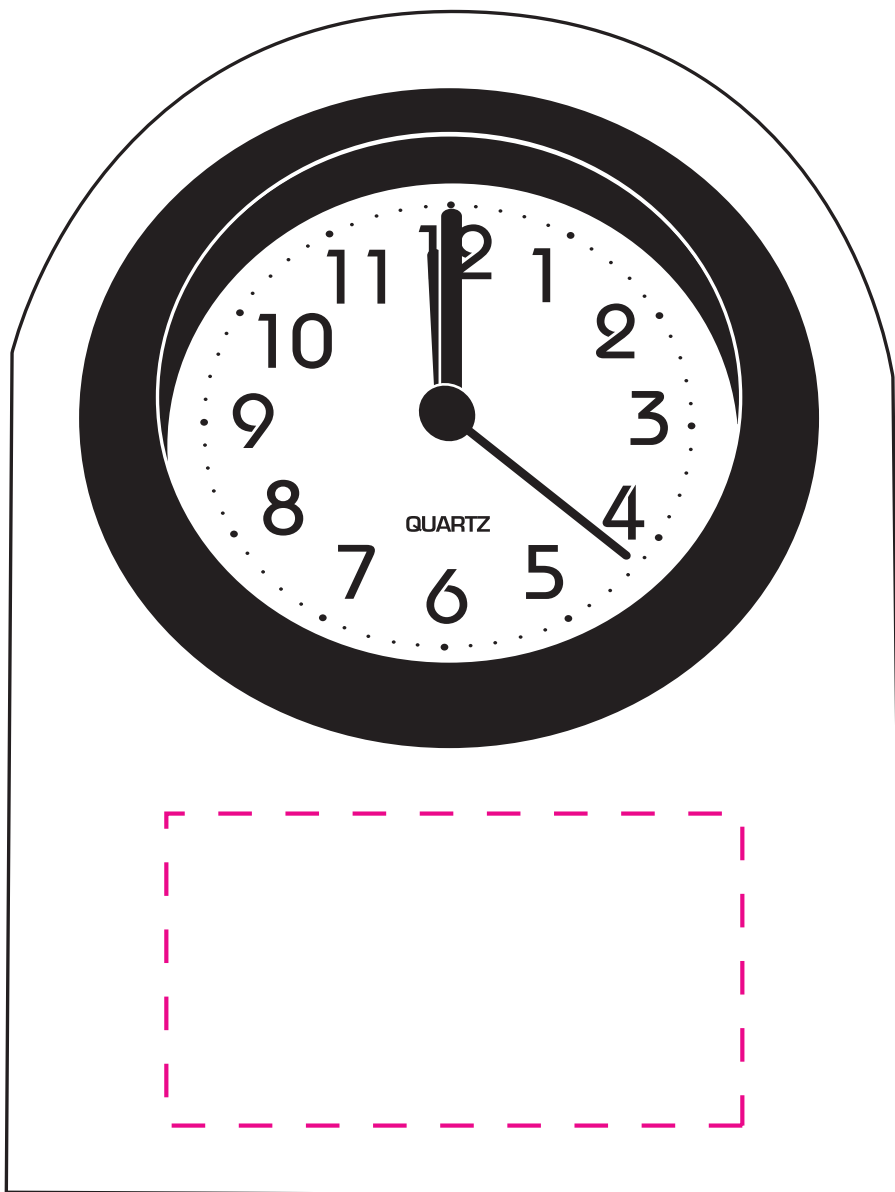

CLK900

Ben

Clock

CLK900

Item Size: 4 1/4" x 6 1/4"

Max Imprint Area: 3" x 1 7/8"

Imprint Color(s):

Imprint Method: **PAD Print**