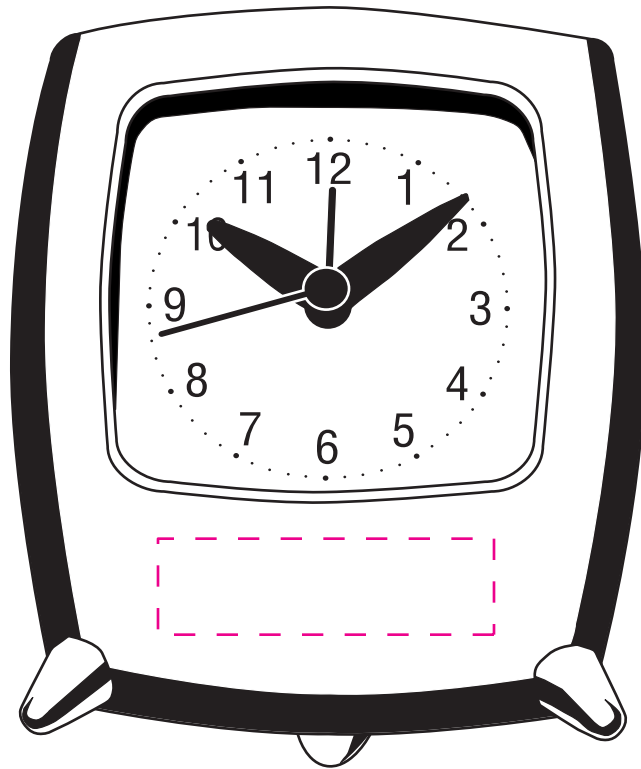

CLK700

Deco Alarm Clock

CLK700

Item Size: 3 1/4" x 4"

Max Imprint Area: 1 3/4" x 1/2"

Imprint Color(s):

Imprint Method: PAD PRINT

Die # (If Applies): N/A