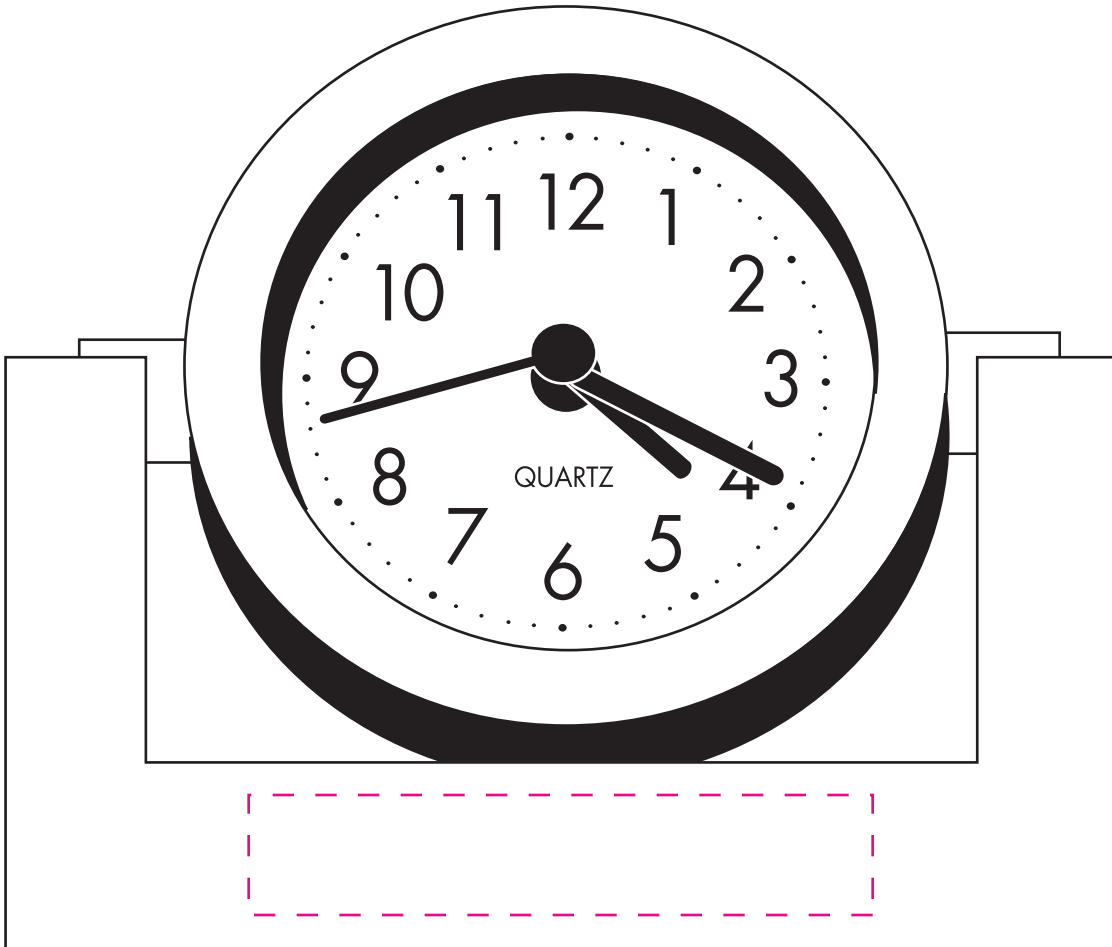

CLK300

Tilter

TILTING ALARM CLOCK

CLK300

Item Size: 5 1/8" x 4 1/2"

Max Imprint Area: 3 1/4" x 5/8"

Imprint Color(s):

Imprint Method: **sikscreen**

PLATING

DATE

NAME

PRINTING

DATE

NAME