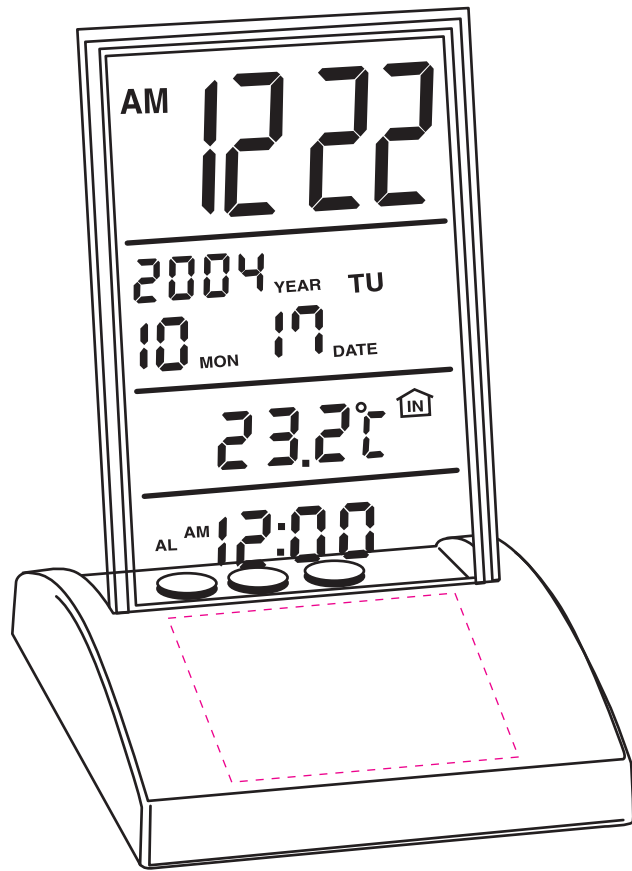

CLK_1900

Crystal

**Translucent Clock
w/ Plastic Stand**

Item Size: 2 5/8 x 4

Max Imprint area: 1 1/2 x 7/8

Imprint Color

Imprinting: PAD PRINT

Artwork @ 100%

PLATING

DATE

NAME

PRINTING

DATE

NAME