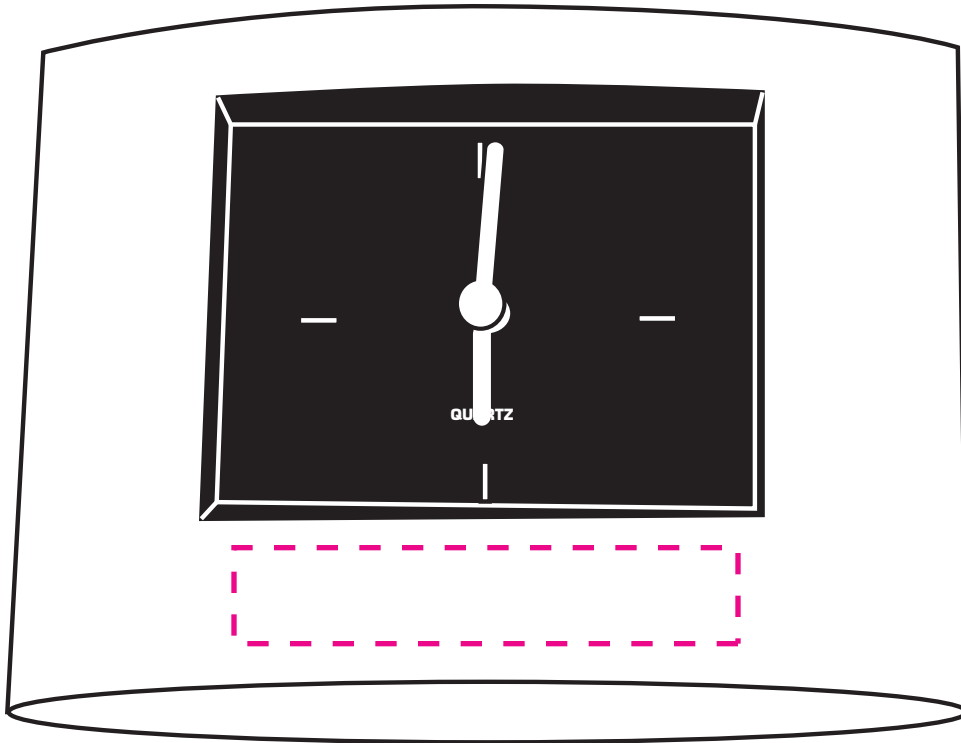

CLK1100
ALARM CLOCK W/ CALCULATOR

CLK1100

Item Size: 6 5/8" x 3 3/4"

Max Imprint Area: 2 5/8" x 1/2"

Imprint Color(s):

Imprint Method: Silkscreen

Die # (If Applies): N/A