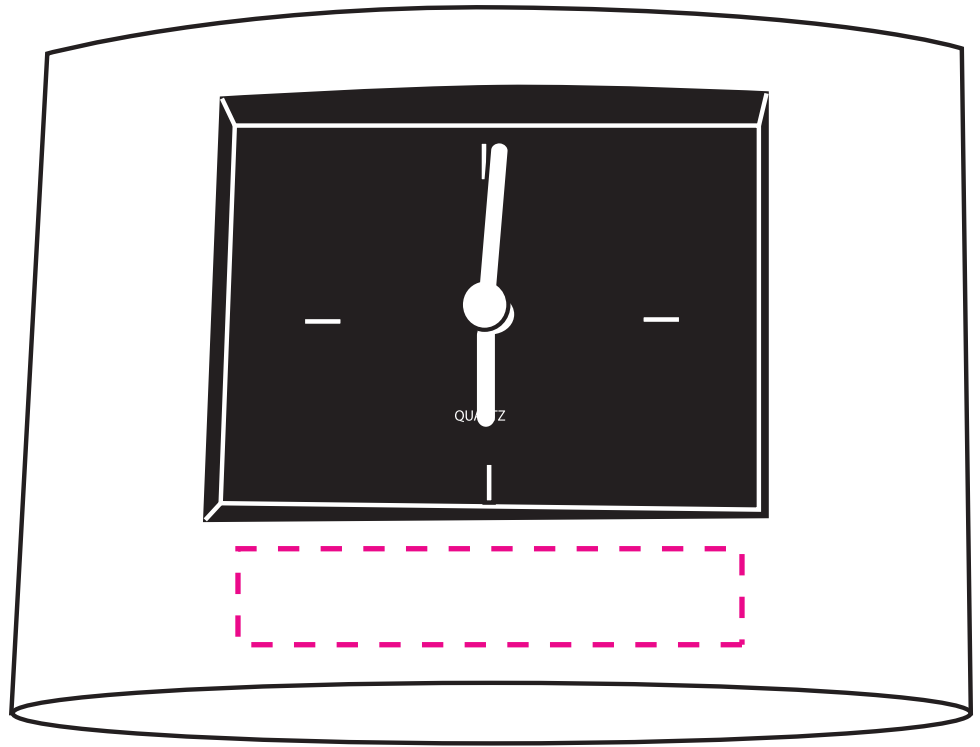

### ALARM CLOCK

CLK1100

Item Size: 5" x 3 3/4"

Max Imprint Area: 2 5/8" x 1/2"

Imprint Color(s):

Imprint Method: Pad Print

Die # (If Applies): N/A

**ONE COLOR IMPRINT ONLY**